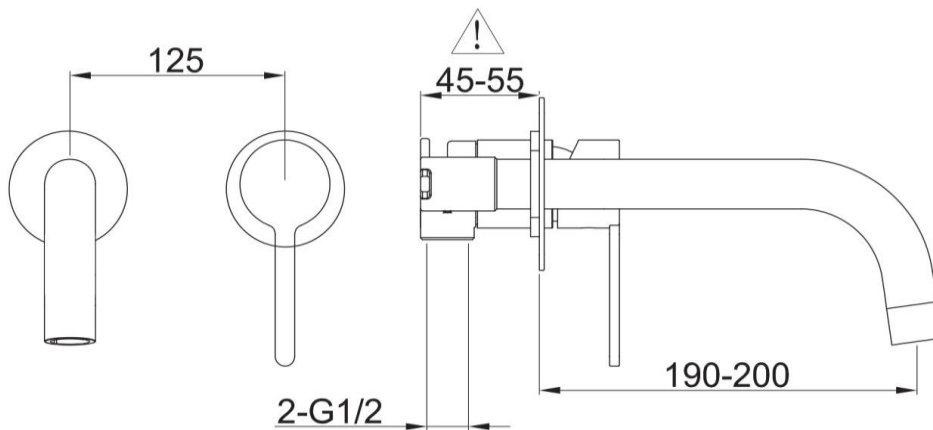

## Wall Mounted Basin Mixer

FWLO8286ABC

Loft Wall Mounted Basin Mixer Brushed Copper (Small Faceplate)

Wall mounted basin mixer finished in brushed copper with a small faceplate  
200mm reach

Mains pressure only

Recommended working pressure 200 – 500kPa (balanced)

2nd aerator option included to give a higher flow rate for a bath installation if required.