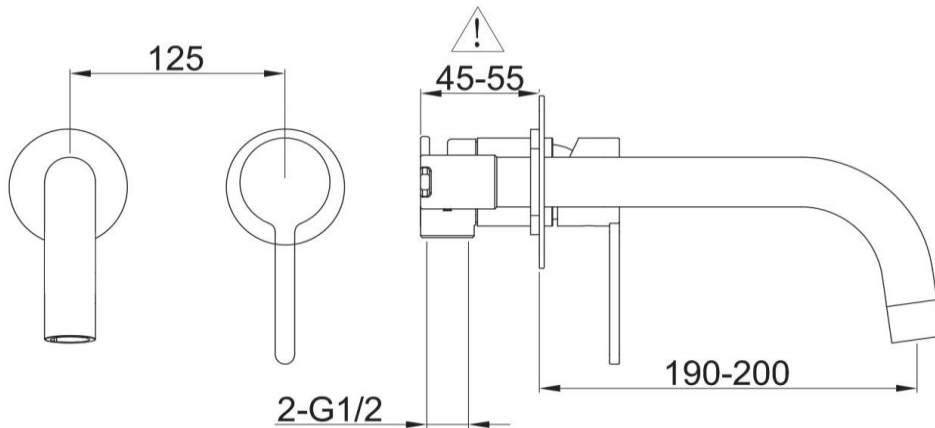

Wall Mounted Basin Mixer

FWLO8286ACP

Loft Wall Mounted Basin Mixer Chrome (Small Faceplate)

Wall mounted basin mixer finished in chrome with a small faceplate

200mm reach

Mains pressure only

Recommended working pressure 200 – 500kPa (balanced)

2nd aerator option included to give a higher flow rate for a bath installation if required.

CARE AND USE

Tapware

All finishes are smooth, abrasion resistant, corrosion resistant, fade-proof and easy to clean. All finishes are super hard wearing surfaces that won't chip, peel or tarnish with normal use. All surfaces should be regularly wiped clean with non scouring, neutral wash solutions.

LIMITED PRODUCT WARRANTIES

To be read in conjunction with and subject to all terms and conditions contained in the Waterware 'Producer Statement' available on-line (<http://www.waterware.co.nz/media-downloads>) From date of purchase, Waterware Services warrants products from the following categories to be free from manufacturing defect subject to exclusions (if applicable):

Category	Domestic Installations	Commercial Installations	Exclusions	Wels
Tapware | 10 year conditional warranty	5 years parts and labour, 6-10 years parts only	1 year parts and labour	Handshowers and Hoses	5 Star 5L/min