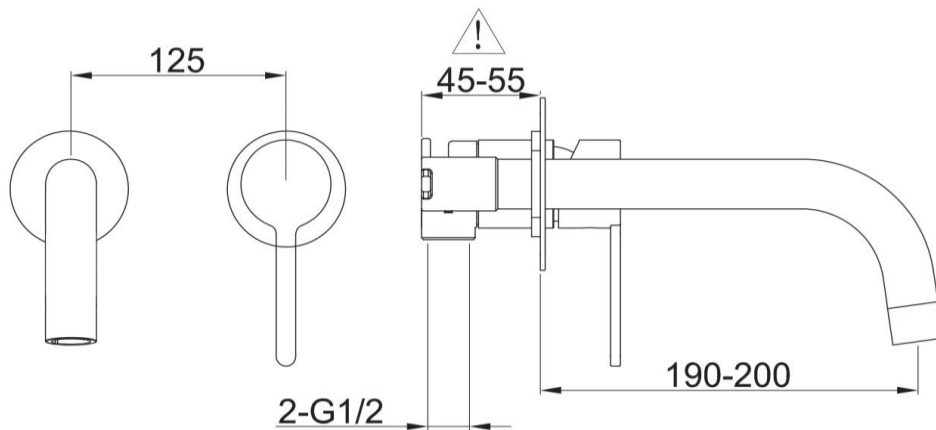

Wall Mounted Basin Mixer

FWLO8286AGM

Loft Wall Mounted Basin Mixer Gun Metal (Small Faceplate)

Wall mounted basin mixer finished in gun metal with a small faceplate

200mm reach

Mains pressure only

Recommended working pressure 200 – 500kPa (balanced)

2nd aerator option included to give a higher flow rate for a bath installation if required.

CARE AND USE

Tapware

All finishes are smooth, abrasion resistant, corrosion resistant, fade-proof and easy to clean. All finishes are super hard wearing surfaces that won't chip, peel or tarnish with normal use. All surfaces should be regularly wiped clean with non scouring, neutral wash solutions.

LIMITED PRODUCT WARRANTIES

To be read in conjunction with and subject to all terms and conditions contained in the Waterware 'Producer Statement' available on-line (<http://www.waterware.co.nz/media-downloads>) From date of purchase, Waterware Services warrants products from the following categories to be free from manufacturing defect subject to exclusions (if applicable):

Category	Domestic Installations	Commercial Installations	Exclusions	Wels
Tapware | 10 year conditional warranty	5 years parts and labour, 6-10 years parts only	1 year parts and labour	Handshowers and Hoses	5 Star 5L/min