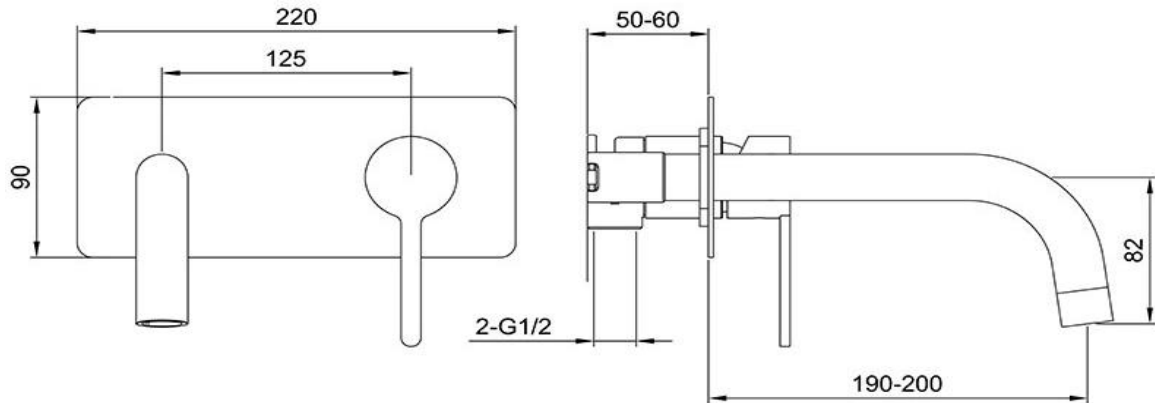

Loft Wall Mounted Basin Mixer

FWLO8286BC

Loft Wall Mounted Basin Mixer Brushed Copper

- Wall mounted basin mixer finished in brushed copper
- 200mm reach
- Mains pressure only
- Recommended working pressure 200 - 500kPa (balanced)
- 2nd aerator option included to give a higher flow rate for a bath installation if required