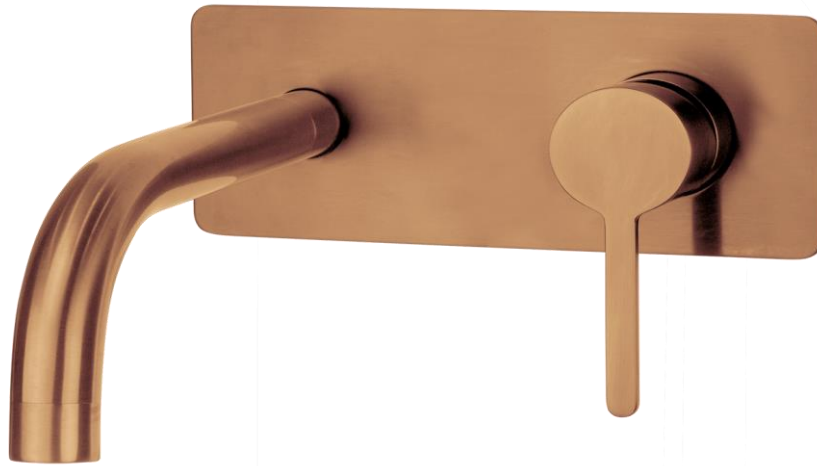

Loft Wall Mounted Basin Mixer

FWLO8286BC

Loft Wall Mounted Basin Mixer Brushed Copper

- Wall mounted basin mixer finished in brushed copper
- 200mm reach
- Mains pressure only
- Recommended working pressure 200 - 500kPa (balanced)
- 2nd aerator option included to give a higher flow rate for a bath installation if required

CARE AND USE

Tapware

All finishes are smooth, abrasion resistant, corrosion resistant, fade-proof and easy to clean. All finishes are super hard wearing surfaces that won't chip, peel or tarnish with normal use. All surfaces should be regularly wiped clean with non scouring, neutral wash solutions.