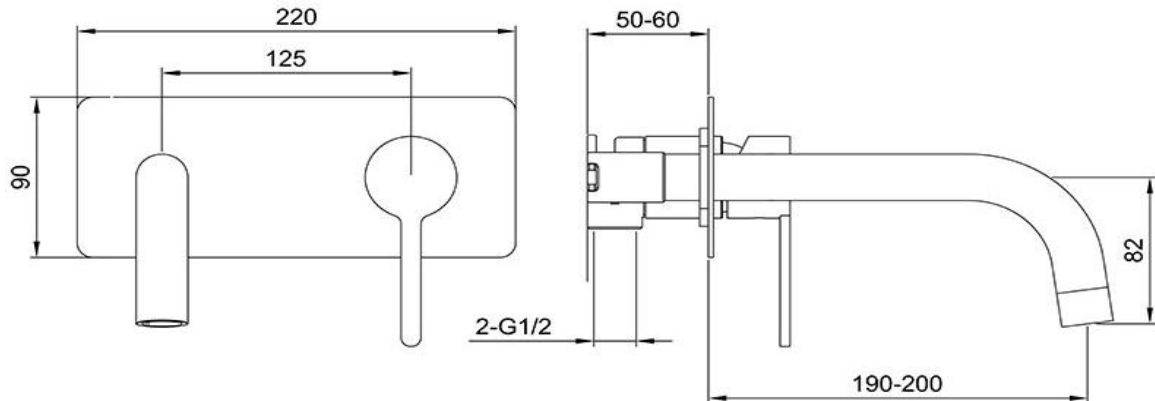

Wall Mounted Basin Mixer

FWLO8286CP

Loft Wall Mounted Basin Mixer Chrome

Wall mounted basin mixer finished in chrome

200mm reach

Mains pressure only

Recommended working pressure 200 - 500kPa (balanced)

2nd aerator option included to give a higher flow rate for a bath installation if required