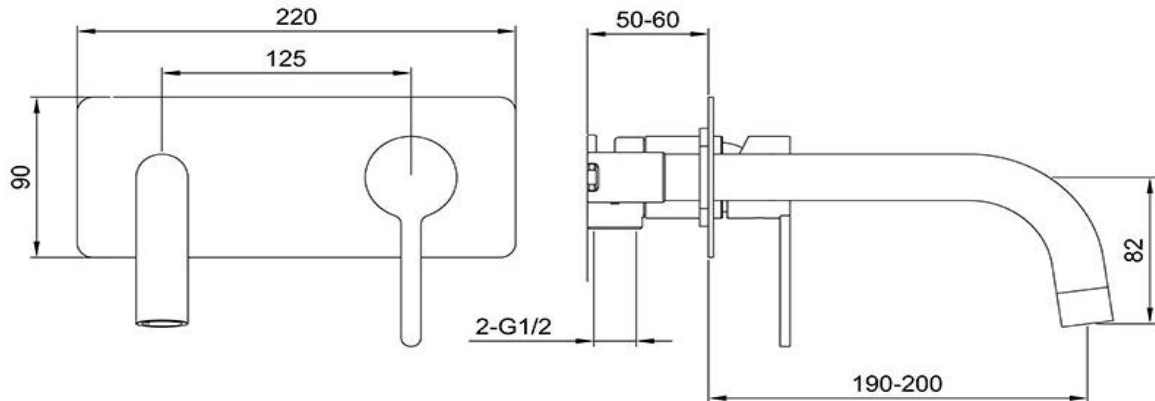

Wall Mounted Basin Mixer

FWLO8286GM

Loft Wall Mounted Basin Mixer Gun Metal

Wall mounted basin mixer finished in gun metal

200mm reach

Mains pressure only

Recommended working pressure 200 - 500kPa (balanced)

2nd aerator option included to give a higher flow rate for a bath installation if required

CARE AND USE

Tapware

All finishes are smooth, abrasion resistant, corrosion resistant, fade-proof and easy to clean. All finishes are super hard wearing surfaces that won't chip, peel or tarnish with normal use. All surfaces should be regularly wiped clean with non scouring, neutral wash solutions.

LIMITED PRODUCT WARRANTIES

To be read in conjunction with and subject to all terms and conditions contained in the Waterware 'Producer Statement' available on-line (<http://www.waterware.co.nz/media-downloads>) From date of purchase, Waterware Services warrants products from the following categories to be free from manufacturing defect subject to exclusions (if applicable):

Category	Domestic Installations	Commercial Installations	Exclusions	Wels
Tapware | 10 year conditional warranty	5 years parts and labour, 6-10 years parts only	1 year parts and labour	Handshowers and Hoses	5 Star 5L/min