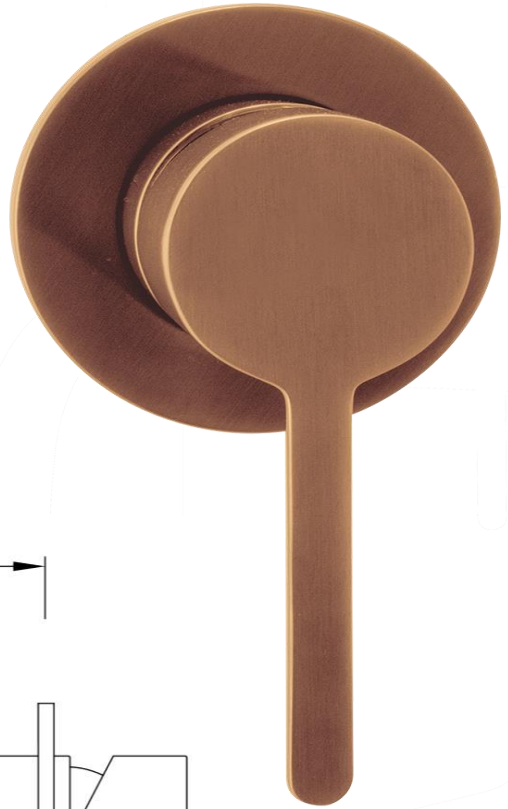

Shower/Bath Mixer

FWLO8303ABC

Loft Shower/Bath Mixer Brushed Copper (Small Faceplate)

Shower or bath mixer finished in brushed copper

Small faceplate is 80mm diameter

Mains pressure only

Recommended working pressure 200 – 500kPa (balanced)

CARE AND USE

Tapware

All finishes are smooth, abrasion resistant, corrosion resistant, fade-proof and easy to clean. All finishes are super hard wearing surfaces that won't chip, peel or tarnish with normal use. All surfaces should be regularly wiped clean with non scouring, neutral wash solutions.