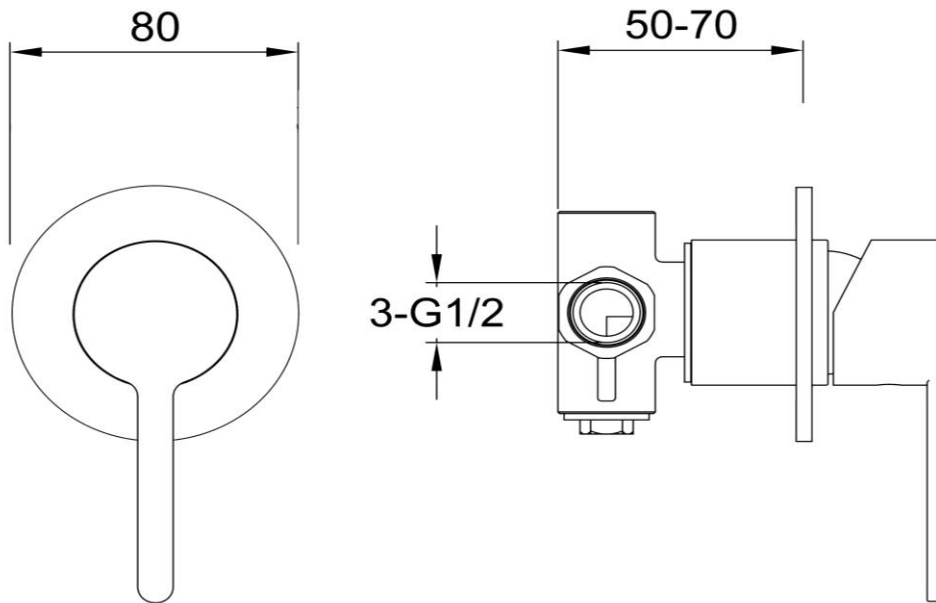

Shower/Bath Mixer

FWLO8303ABC

Loft Shower/Bath Mixer Brushed Copper (Small Faceplate)

Shower or bath mixer finished in brushed copper

Small faceplate is 80mm diameter

Mains pressure only

Recommended working pressure 200 – 500kPa (balanced)