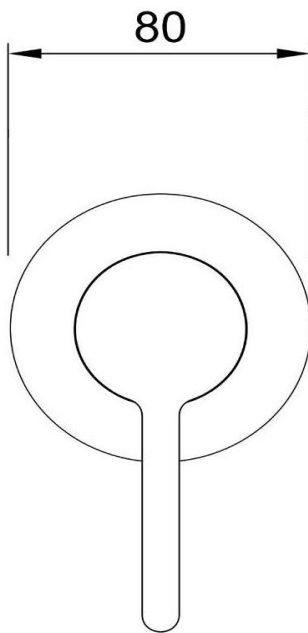

## Shower/Bath Mixer

FWLO8303ACP

Loft Shower/Bath Mixer Chrome (Small Faceplate)

Shower or bath mixer finished in chrome

Small faceplate is 80mm diameter

Mains pressure only

Recommended working pressure 200 – 500kPa (balanced)