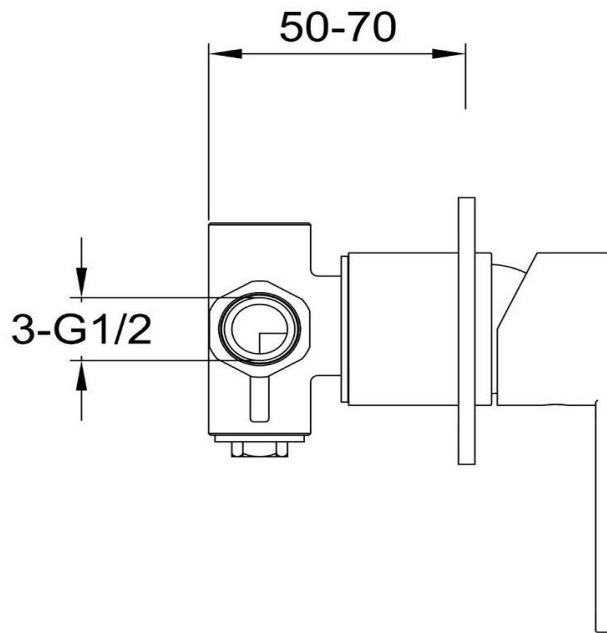

## Shower/Bath Mixer

FWLO8303ACP

Loft Shower/Bath Mixer Chrome (Small Faceplate)

Shower or bath mixer finished in chrome

Small faceplate is 80mm diameter

Mains pressure only

Recommended working pressure 200 – 500kPa (balanced)