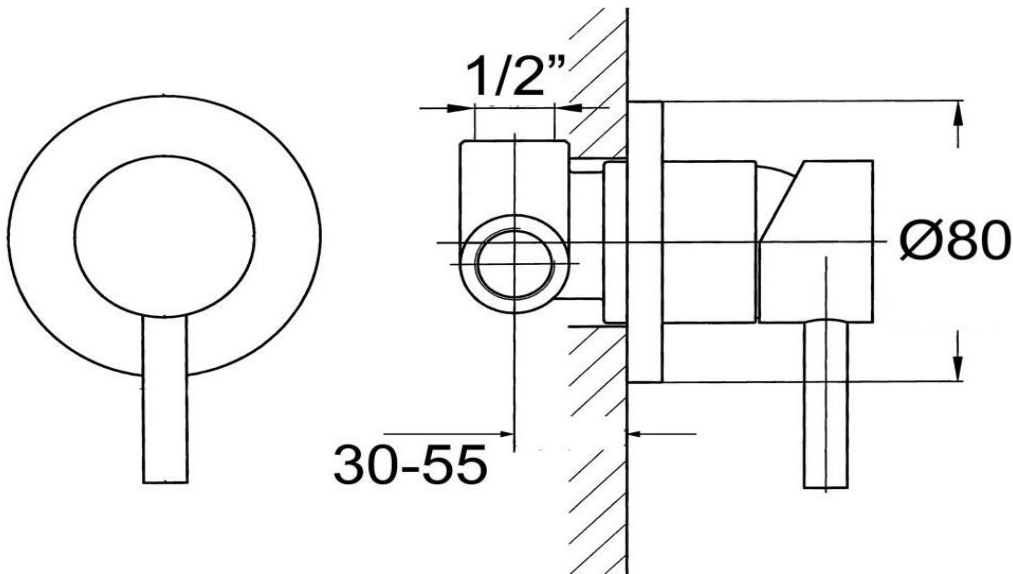

## Shower/Bath Mixer

FWLO8303AGM

Loft Shower/Bath Mixer Gun Metal (Small Faceplate)

Shower or bath mixer finished in gun metal

Small faceplate is 80mm diameter

Mains pressure only

Recommended working pressure 200 – 500kPa (balanced)