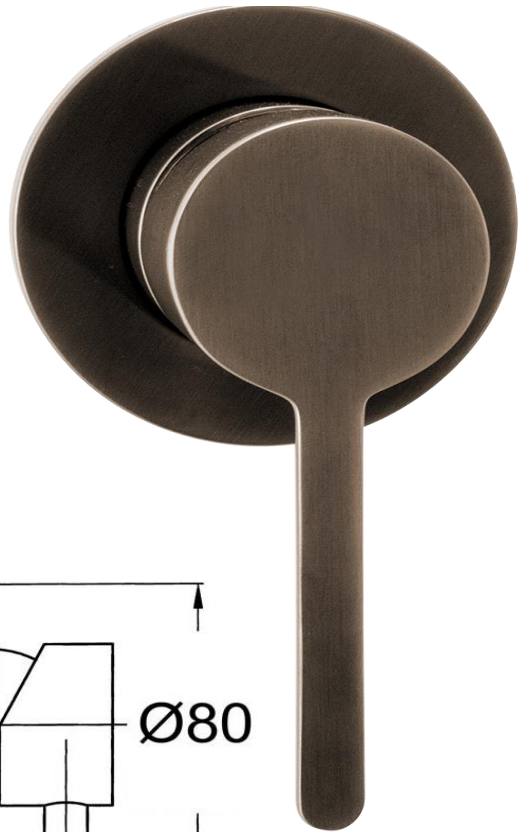

## Shower/Bath Mixer

FWLO8303AGM

Loft Shower/Bath Mixer Gun Metal (Small Faceplate)

Shower or bath mixer finished in gun metal

Small faceplate is 80mm diameter

Mains pressure only

Recommended working pressure 200 – 500kPa (balanced)

### CARE AND USE

Tapware

All finishes are smooth, abrasion resistant, corrosion resistant, fade-proof and easy to clean. All finishes are super hard wearing surfaces that won't chip, peel or tarnish with normal use. All surfaces should be regularly wiped clean with non scouring, neutral wash solutions.