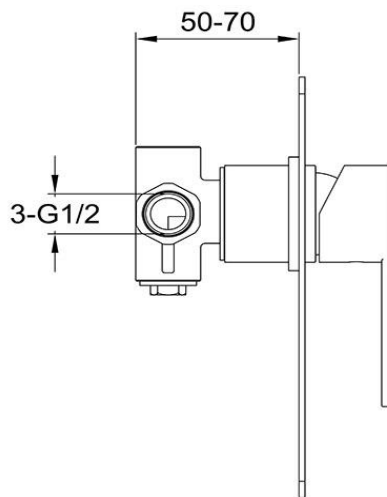

Shower/Bath Mixer

FWLO8303BC

Loft Shower/Bath Mixer Brushed Copper

Shower or bath mixer finished in brushed copper

Mains pressure only

Recommended working pressure 200 - 500kPa (balanced)

CARE AND USE

Tapware