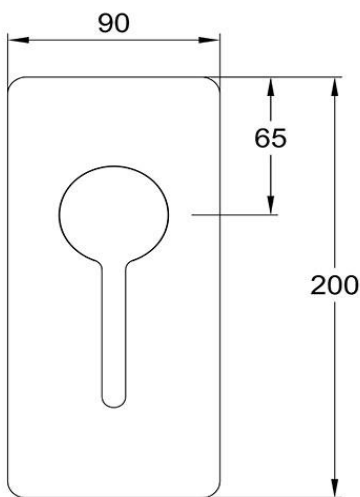

Shower/Bath Mixer

FWLO8303BC

Loft Shower/Bath Mixer Brushed Copper

Shower or bath mixer finished in brushed copper

Mains pressure only

Recommended working pressure 200 - 500kPa (balanced)

CARE AND USE

Tapware