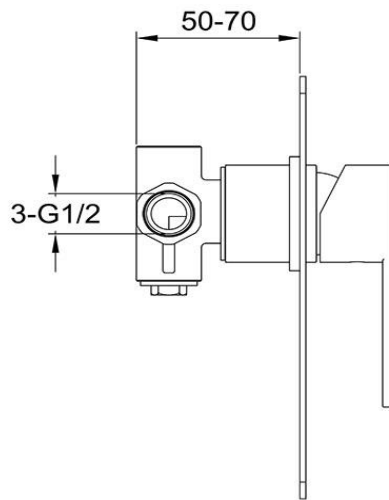

Shower/Bath Mixer

FWLO8303CP

Loft Shower/Bath Mixer Chrome

Shower or bath mixer finished in chrome

Mains pressure only

Recommended working pressure 200 - 500kPa (balanced)

CARE AND USE

Tapware