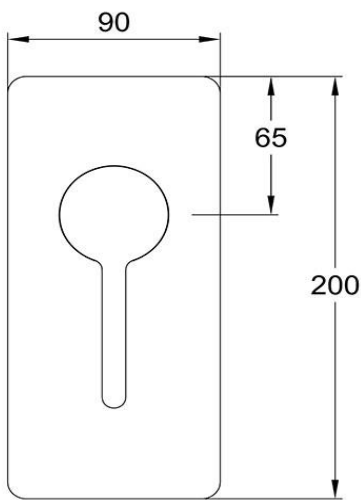

Shower/Bath Mixer

FWLO8303CP

Loft Shower/Bath Mixer Chrome

Shower or bath mixer finished in chrome

Mains pressure only

Recommended working pressure 200 - 500kPa (balanced)

CARE AND USE

Tapware