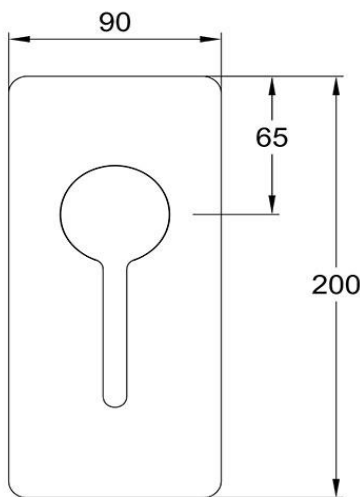

Shower/Bath Mixer

FWLO8303GM

Loft Shower/Bath Mixer Gun Metal

Shower or bath mixer finished in gun metal

Mains pressure only

Recommended working pressure 200 - 500kPa (balanced)

CARE AND USE

Tapware