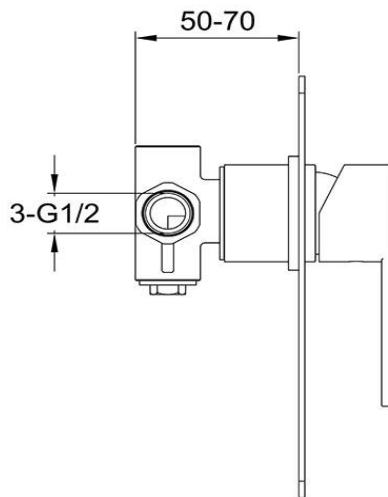

Shower/Bath Mixer

FWLO8303GM

Loft Shower/Bath Mixer Gun Metal

Shower or bath mixer finished in gun metal

Mains pressure only

Recommended working pressure 200 - 500kPa (balanced)

CARE AND USE

Tapware