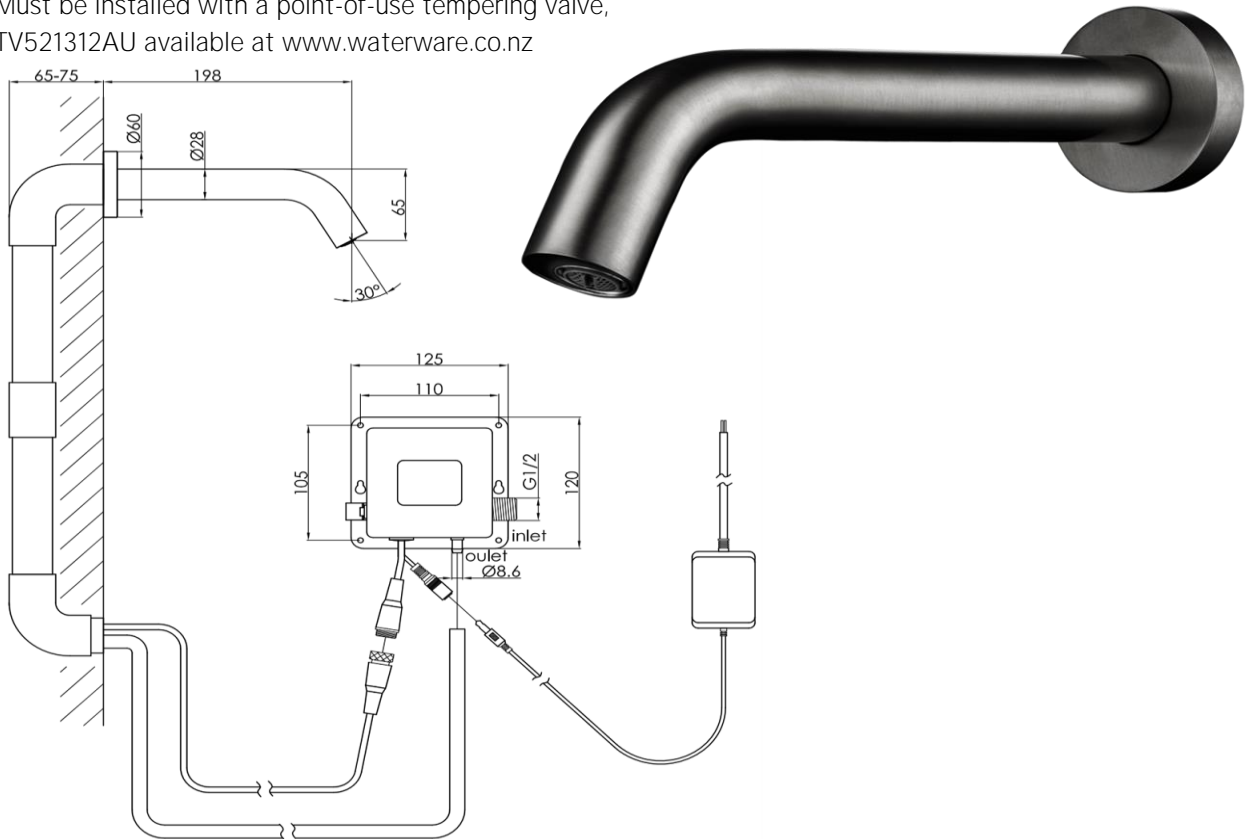

# Wall Mounted Automatic Tap with Sensor

FWLUX93GM

Luxe Wall Mounted Automatic Tap with Sensor Gun Metal

- Hands free infrared sensor activated
- Available in wall mount or deck mounted options
- Automatic shut-off water saving flow control
- Improves water and energy efficiency
- Easy to use
- Hygienic and reduces risk of cross contamination
- Mains and battery powered options included
- Mains pressure only
- Must be installed with a point-of-use tempering valve, TV521312AU available at [www.waterware.co.nz](http://www.waterware.co.nz)