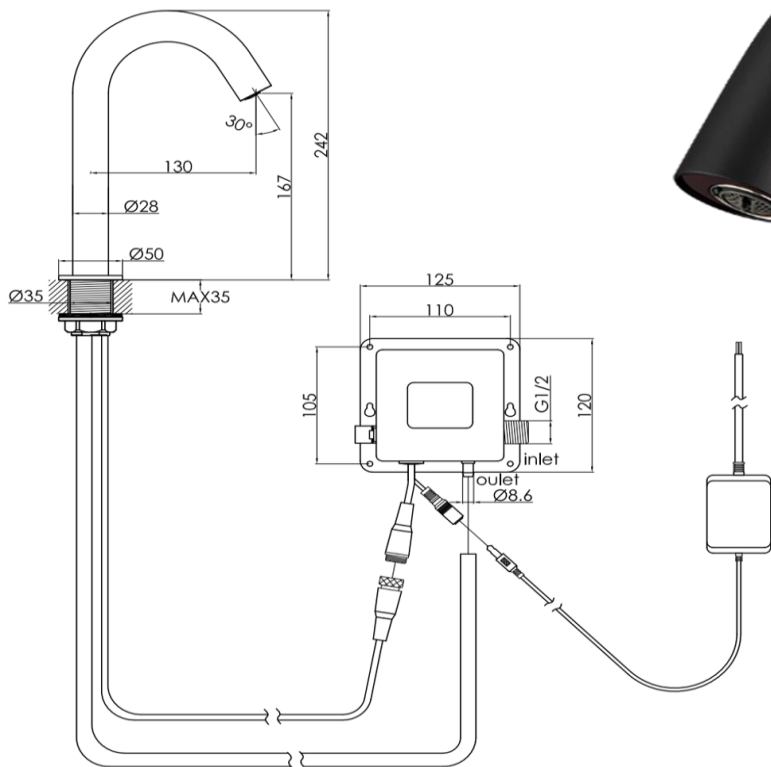

Deck Mounted Automatic Tap with Sensor

FWLUX95BL

Luxe Deck Mounted Automatic Tap with Sensor Satin Black

- Hands free infrared sensor activated
- Available in wall mount or deck mounted options
- Automatic shut-off water saving flow control
- Improves water and energy efficiency
- Easy to use
- Hygienic and reduces risk of cross contamination
- Mains and battery powered options included
- Mains pressure only
- Must be installed with a point-of-use tempering valve, TV521312AU available at www.waterware.co.nz