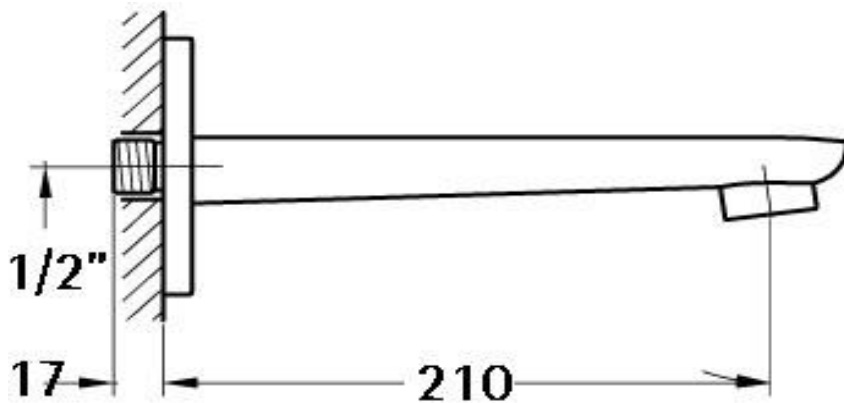

Wall Mounted Bath Spout

FLOVA®

FWM23

Modern Wall Mounted Bath Spout Chrome

Wall mounted bath spout

210mm reach and 15mm male connection

Mains pressure only

CARE AND USE