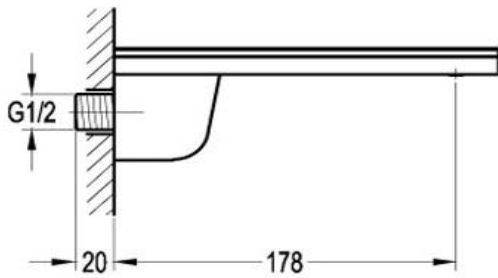

## Wall Mounted Blade Style Bath Spout

**FLOVA®**

FWM25

Modern Wall Mounted Blade Style Bath Spout Chrome

Wall mounted bath spout with wide 'blade' style outlet  
 180mm reach x 180mm wide and 15mm male connection  
 Mains pressure only