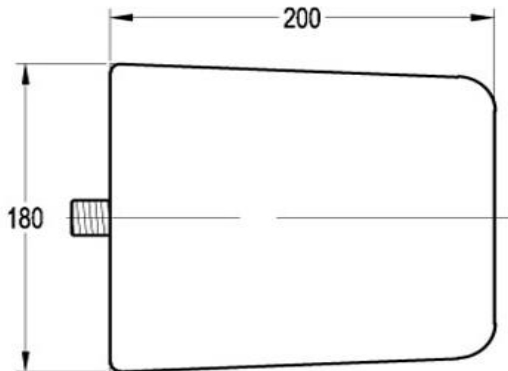

## Wall Mounted Blade Style Bath Spout

**FLOVA®**

FWM25

Modern Wall Mounted Blade Style Bath Spout Chrome

Wall mounted bath spout with wide 'blade' style outlet  
 180mm reach x 180mm wide and 15mm male connection  
 Mains pressure only