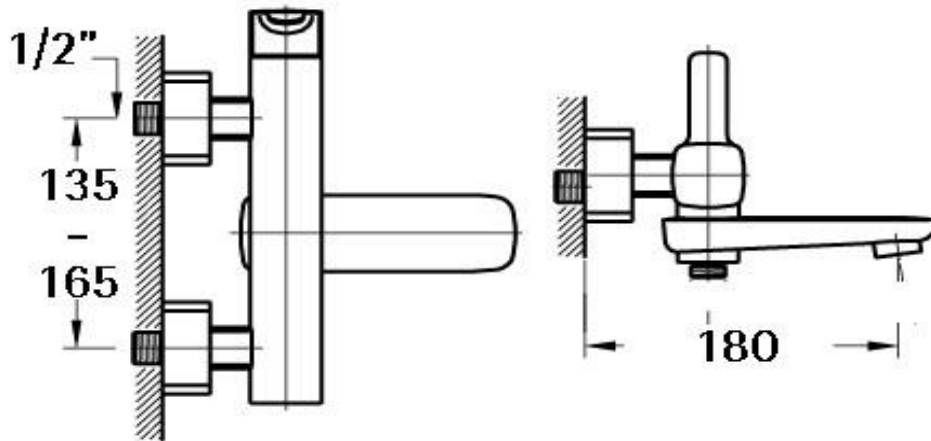

Wall Mounted Bath Mixer and Shower Set

FLOVA®

FWM8183

Modern Wall Mounted Bath Mixer and Shower Set Chrome

Wall mounted bath mixer and remote mount handshower set
 Swiveling the spout to the left or to the right is the divert mechanism controlling the flow via the spout
 180mm reach and adjustable 130mm - 170mm wide 15mm male wall connections
 Mains pressure only
 Recommended working pressure 200 - 500kPa (balanced)
 Sedal ceramic disc cartridge (Made in Spain)