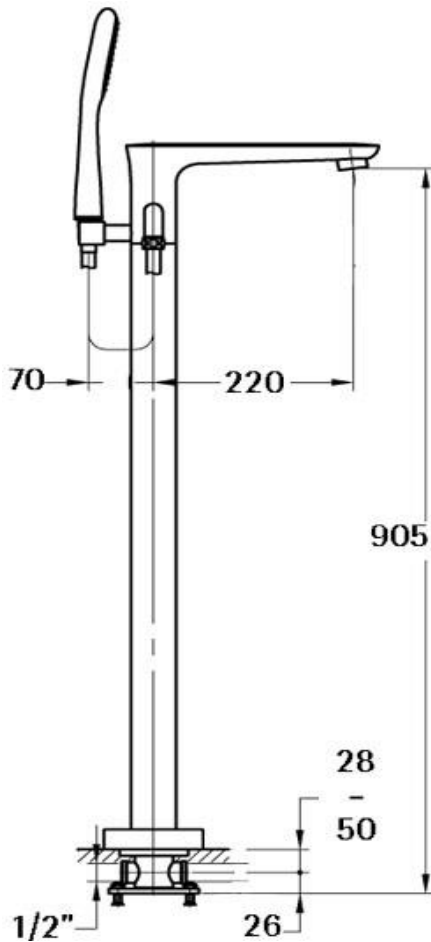

Floor Mounted Bath Mixer and Shower Set

FLOVA®

- FWM8186
- Modern Floor Mounted Bath Mixer and Shower Set
- Chrome
- Floor mounted bath mixer and handshower set
- 905mm high x 220mm reach
- Mains pressure only
- Recommended working pressure 200 - 500kPa (balanced)
- Sedal ceramic disc cartridge (Made in Spain)