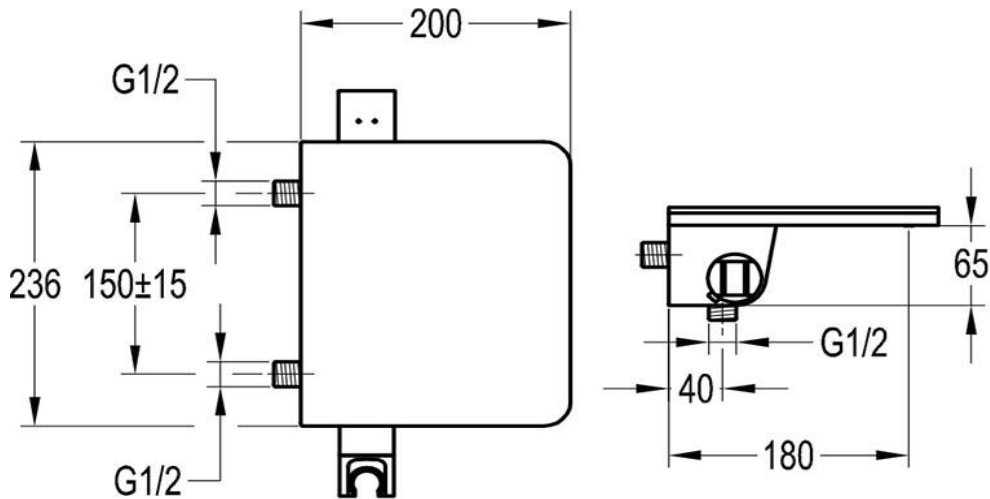

Wall Mounted Bath Mixer and Shower Set

FLOVA®

FWM8188
 Modern Wall Mounted Bath Mixer and Shower Set Chrome
 (Waterfall)

Wall mounted bath mixer with wide ribbon spout and remote mount handshower set
 200mm reach and adjustable 135mm - 165mm wide
 15mm male wall connections
 Non-return check valve fitted to the hose connection.
 Mains pressure only
 Recommended working pressure 200 - 500kPa (balanced)
 Sedal ceramic disc cartridge (Made in Spain)