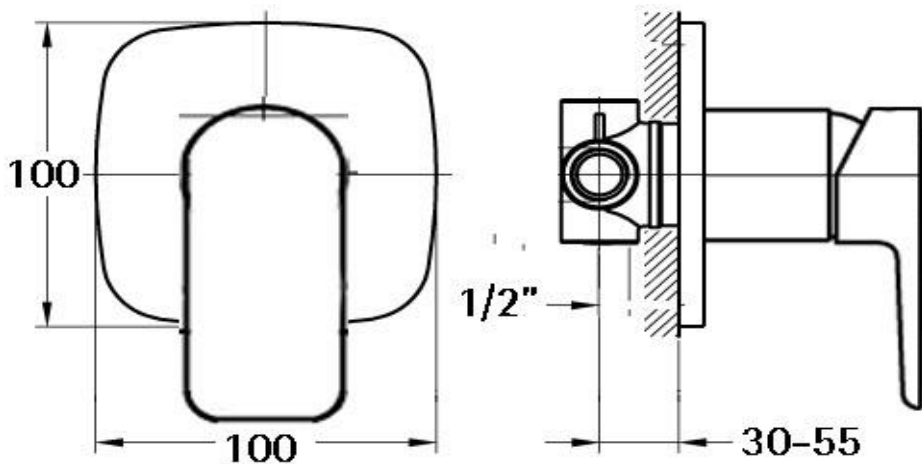

## Shower/Bath Mixer

**FLOVA®**

FWML8303

Modern Linea Shower/Bath Mixer Chrome

Shower or bath mixer

Mains pressure only

Recommended working pressure 200 - 500kPa (balanced)

Sedal ceramic disc cartridge (Made in Spain)