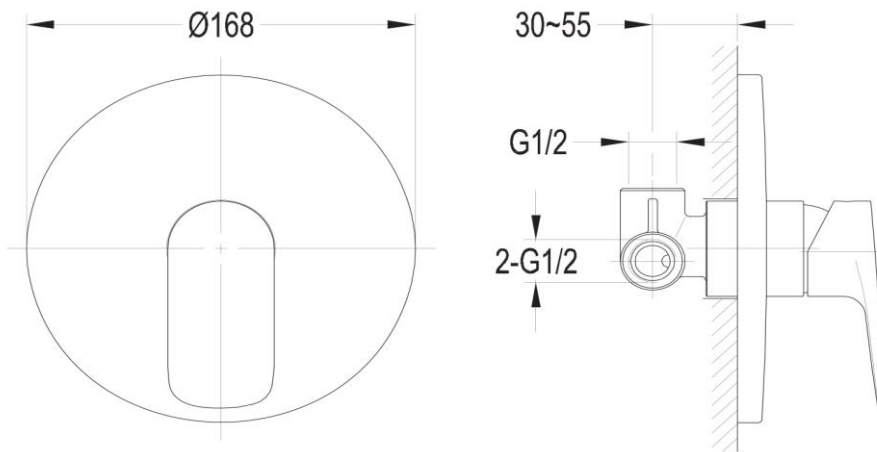

Shower/Bath Mixer

FLOVA®

FWML8303B

Modern Linea Shower/Bath Mixer Chrome (Round Faceplate)

Shower or bath mixer with a round faceplate

Mains pressure only

Recommended working pressure 200 - 500kPa (balanced)

Sedal ceramic disc cartridge (Made in Spain)

CARE AND USE

Tapware

All finishes are smooth, abrasion resistant, corrosion resistant, fade-proof and easy to clean. All finishes are super hard wearing surfaces that won't chip, peel or tarnish with normal use. All surfaces should be regularly wiped clean with non scouring, neutral wash solutions.

LIMITED PRODUCT WARRANTIES

To be read in conjunction with and subject to all terms and conditions contained in the Waterware 'Producer Statement' available on-line (<http://www.waterware.co.nz/media-downloads>) From date of purchase, Waterware Services warrants products from the following categories to be free from manufacturing defect subject to exclusions (if applicable):

Category	Domestic Installations	Commercial Installations	Exclusions	Wells
Tapware | 10 year conditional warranty	5 years parts and labour, 6-10 years parts only	1 year parts and labour	Handshowers and Hoses	Not required