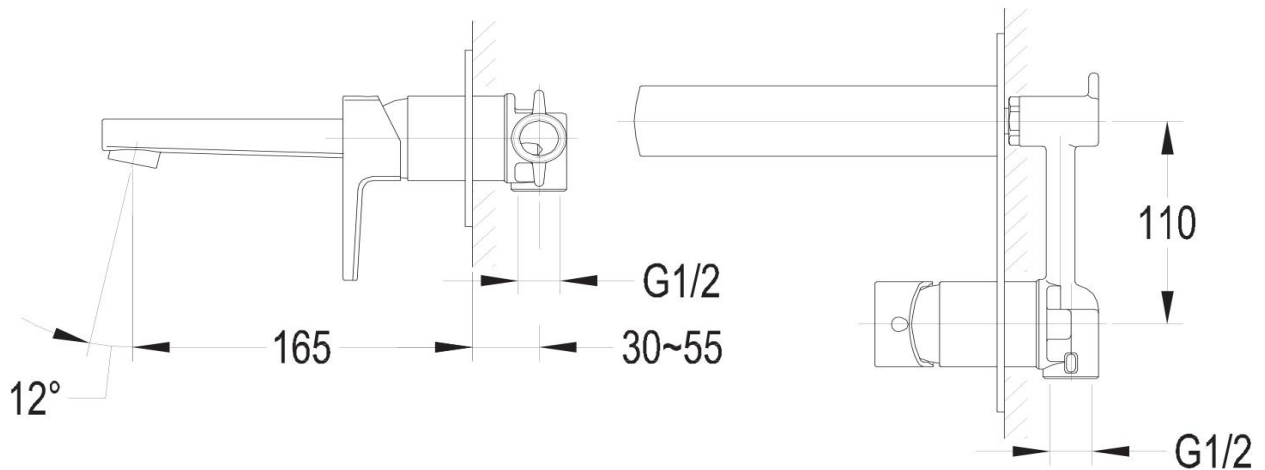

## Wall Mounted Basin Mixer

**FLOVA®**

FWNV8289

Nova/Vivid Wall Mounted Basin Mixer Chrome

Wall mounted basin mixer and spout for vessel basin installations finished in chrome

165mm reach

Mains pressure only

Recommended working pressure 200 - 500kPa (balanced)

Sedal ceramic disc cartridge (Made in Spain)