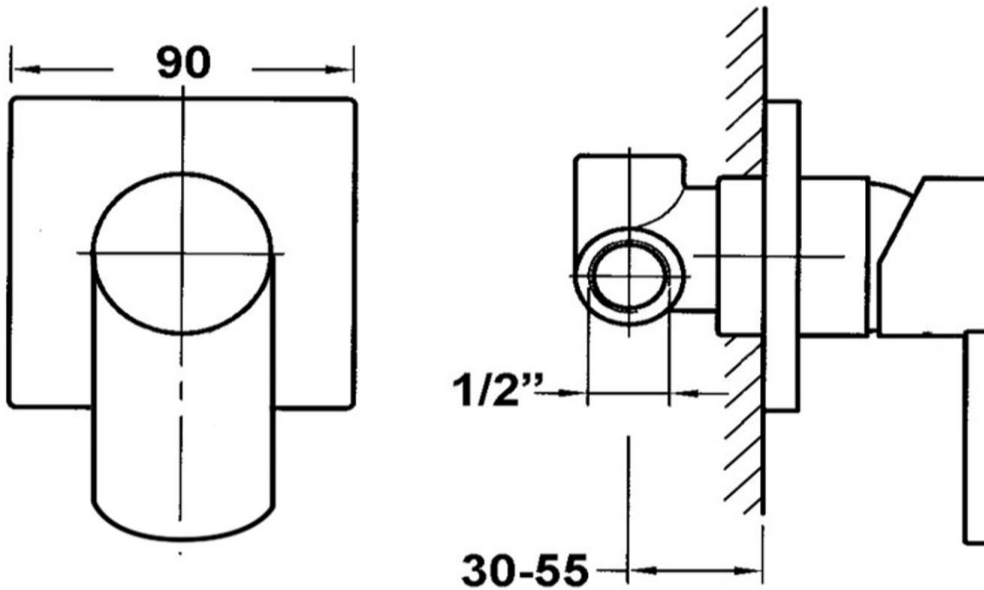

Shower/Bath Mixer

FLOVA®

FWNV8303

Nova/Vivid Shower/Bath Mixer Chrome

- Shower or bath mixer
- Mains pressure only
- Recommended working pressure 200 - 500kPa (balanced)
- Sedal ceramic disc cartridge (Made in Spain)