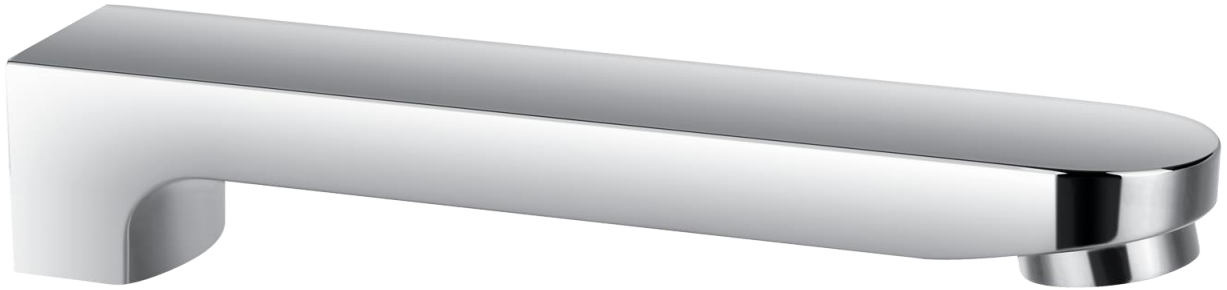

## Wall Mounted Bath Spout

**FLOVA®**

FWS21

Smart Wall Mounted Bath Spout Chrome

Wall mounted bath spout  
200mm reach and 15mm male connection  
Mains pressure only

### CARE AND USE

Tapware

All finishes are smooth, abrasion resistant, corrosion resistant, fade-proof and easy to clean. All finishes are super hard wearing surfaces that won't chip, peel or tarnish with normal use. All surfaces should be regularly wiped clean with non scouring, neutral wash solutions.