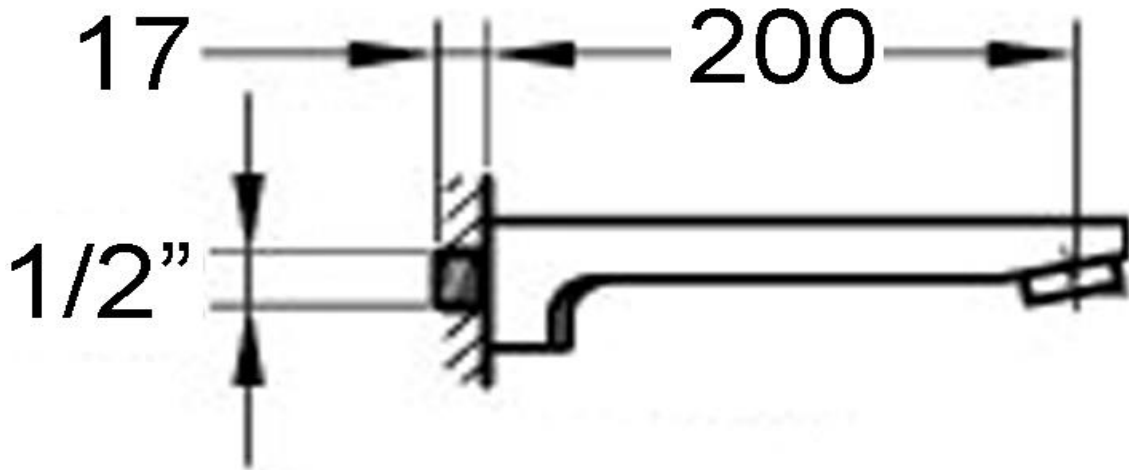

## Wall Mounted Bath Spout

**FLOVA®**

FWS21

Smart Wall Mounted Bath Spout Chrome

Wall mounted bath spout  
200mm reach and 15mm male connection  
Mains pressure only