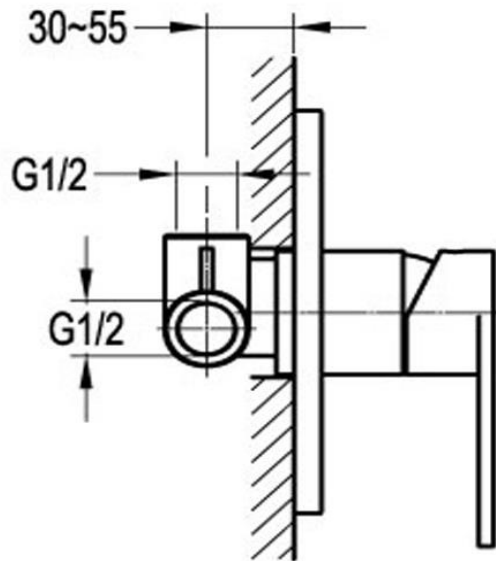

## Shower/Bath Mixer

**FLOVA®**

FWS8303

Smart Shower/Bath Mixer Chrome

Shower or bath mixer

Mains pressure only

Recommended working pressure 200 – 500kPa (balanced)

Sedal ceramic disc cartridge (Made in Spain)