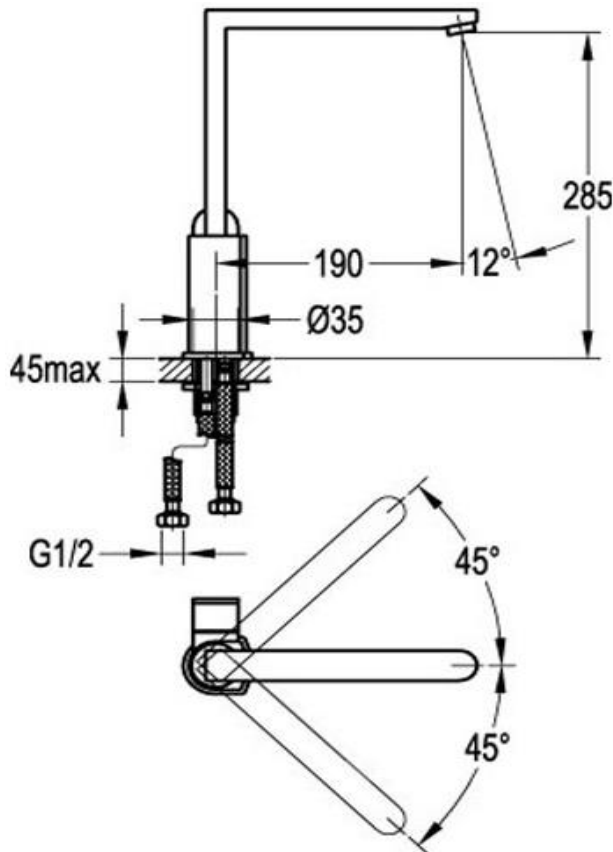

285mm aerator height x 190mm reach

Mains pressure only

Recommended working pressure 200 – 500kPa (balanced)

Ceramic disc cartridge

35mm hole cut out size required for installation

CARE AND USE

Tapware

All finishes are smooth, abrasion resistant, corrosion resistant, fade-proof and easy to clean. All finishes are super hard wearing surfaces that won't chip, peel or tarnish with normal use. All surfaces should be regularly wiped clean with non scouring, neutral wash solutions.