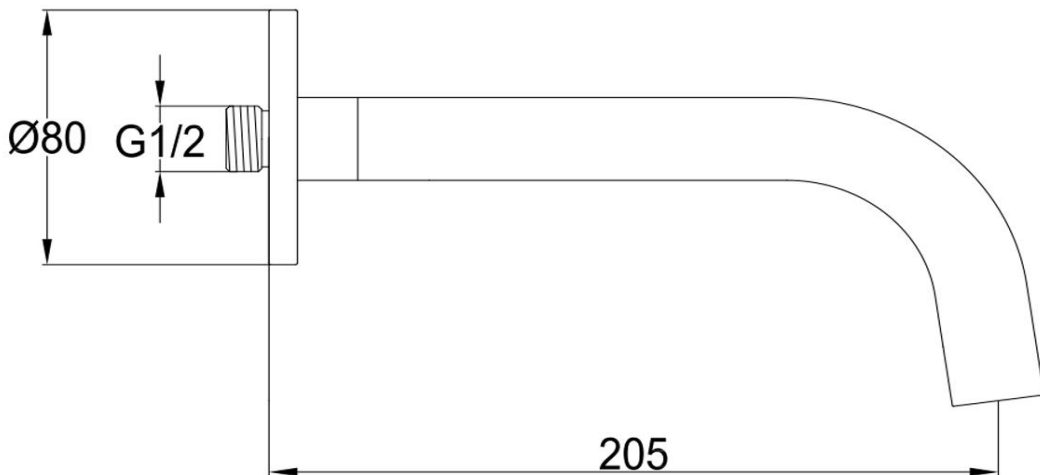

Wall Mounted Bath Spout

FWSC08BG

Scarab Wall Mounted Bath Spout Brushed Gold

Wall mounted bath spout in brushed gold finish

205mm reach and 15mm male connection

Mains pressure only

Recommended working pressure 200 - 500kPa (balanced)

Note: A separate aerator is supplied in the box if the installation requires a higher or lower flow rate. Please use the aerator key supplied to remove the existing aerator and replace it with the additional aerator, then test if the flow rate suits the installation.