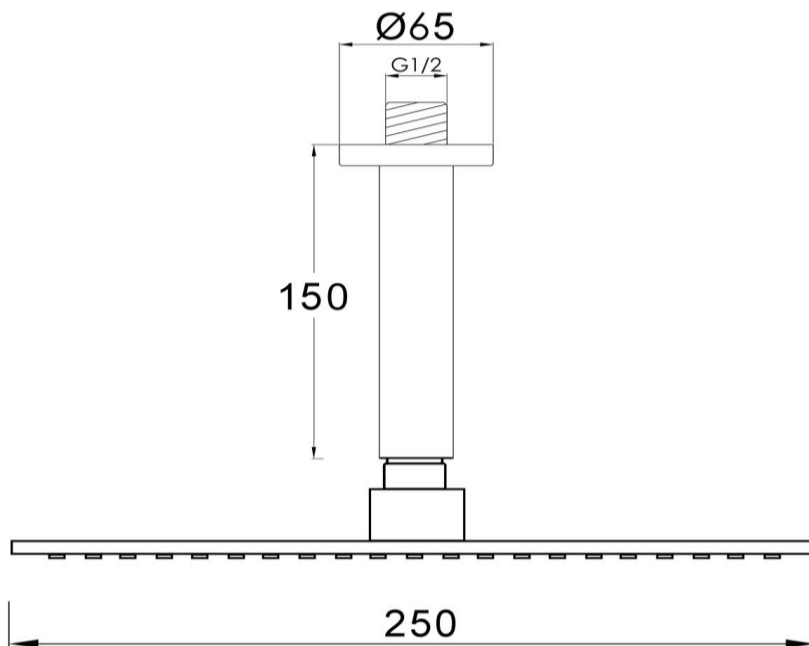

Rain Shower with Ceiling Arm

FWSC10BG

Scarab Rain Shower with Ceiling Arm Brushed Gold

Ceiling mounted rain shower dump rose and arm in brushed gold

250mm rose and 150mm arm with 15mm male ceiling connection

Mains pressure only

Recommended working pressure 200 - 500kPa (balanced)

CARE AND USE

Tapware

All finishes are smooth, abrasion resistant, corrosion resistant, fade-proof and easy to clean. All finishes are super hard wearing surfaces that won't chip, peel or tarnish with normal use. All surfaces should be regularly wiped clean with non scouring, neutral wash solutions.

LIMITED PRODUCT WARRANTIES

To be read in conjunction with and subject to all terms and conditions contained in the Waterware 'Producer Statement' available on-line (<http://www.waterware.co.nz/media-downloads>) From date of purchase, Waterware Services warrants products from the following categories to be free from manufacturing defect subject to exclusions (if applicable):

Category	Domestic Installations	Commercial Installations	Exclusions	Wels
Tapware | 10 year conditional warranty	5 years parts and labour, 6-10 years parts only	1 year parts and labour	Handshowers and Hoses	3 Star 9L/min