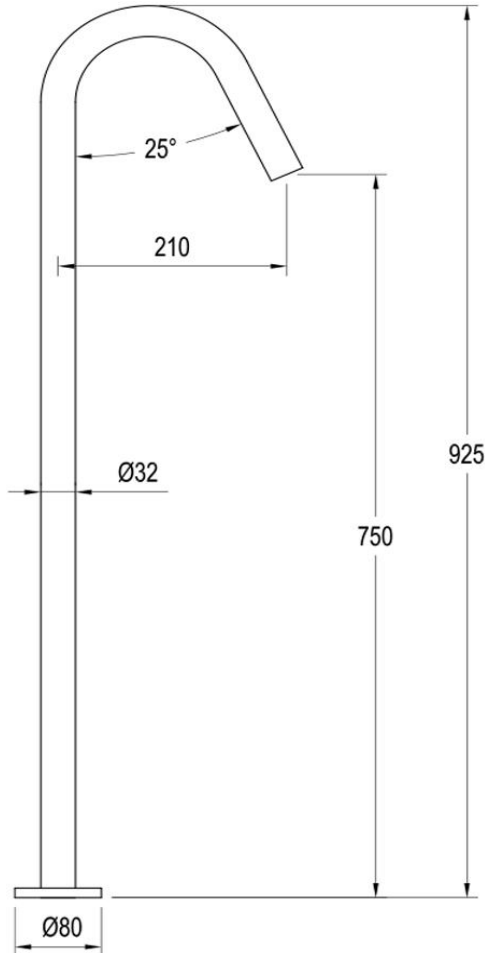

Floor Mounted Bath Spout

FWSC1500BG

Scarab Floor Mounted Bath Spout Brushed Gold

Floor mounted bath spout in brushed gold
 925mm high x 210mm reach
 Mains pressure only

CARE AND USE

Tapware

All finishes are smooth, abrasion resistant, corrosion resistant, fade-proof and easy to clean. All finishes are super hard wearing surfaces that won't chip, peel or tarnish with normal use. All surfaces should be regularly wiped clean with non scouring, neutral wash solutions.