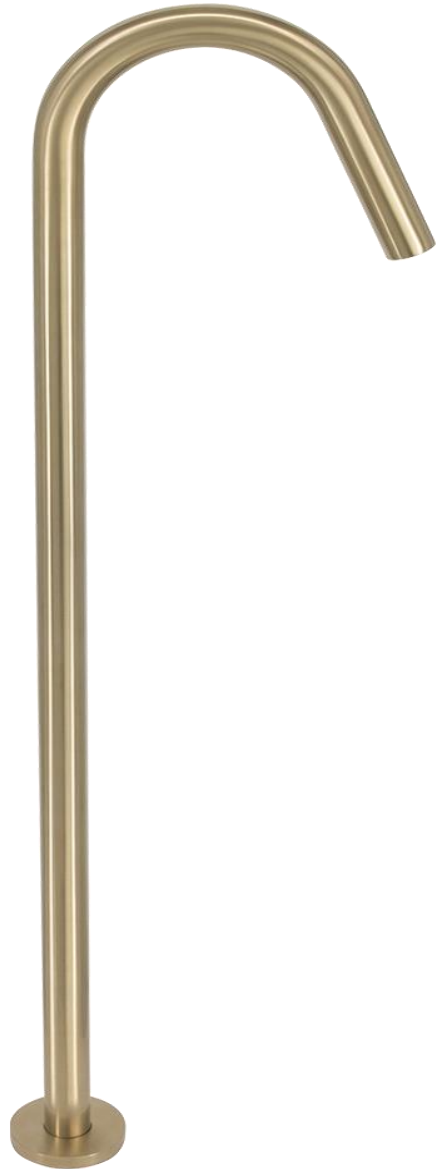

Floor Mounted Bath Spout

FWSC1500BG

Scarab Floor Mounted Bath Spout Brushed Gold

Floor mounted bath spout in brushed gold
 925mm high x 210mm reach
 Mains pressure only

CARE AND USE

Tapware

All finishes are smooth, abrasion resistant, corrosion resistant, fade-proof and easy to clean. All finishes are super hard wearing surfaces that won't chip, peel or tarnish with normal use. All surfaces should be regularly wiped clean with non scouring, neutral wash solutions.