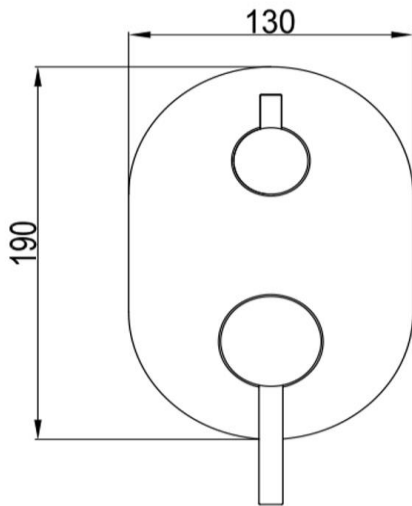

Shower Divert Mixer

FWSC2037KBG

Scarab Shower Divert Mixer Brushed Gold (Knurled Handle)

Shower divert mixer in brushed gold with a knurled handle

Mains pressure only

Recommended working pressure 200 - 500kPa (balanced)

Sedal ceramic disc cartridge (Made in Spain)

CARE AND USE

Tapware

All finishes are smooth, abrasion resistant, corrosion resistant, fade-proof and easy to clean. All finishes are super hard wearing surfaces that won't chip, peel or tarnish with normal use. All surfaces should be regularly wiped clean with non scouring, neutral wash solutions.

LIMITED PRODUCT WARRANTIES

To be read in conjunction with and subject to all terms and conditions contained in the Waterware 'Producer Statement' available on-line (<http://www.waterware.co.nz/media-downloads>) From date of purchase, Waterware Services warrants products from the following categories to be free from manufacturing defect subject to exclusions (if applicable):

Category	Domestic Installations	Commercial Installations	Exclusions	Wels
Tapware | 10 year conditional warranty	5 years parts and labour, 6-10 years parts only	1 year parts and labour	Handshowers and Hoses	Not required