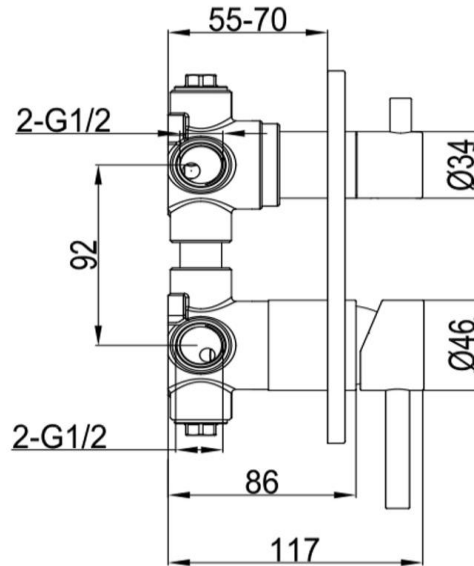

Shower Divert Mixer

FWSC2037KBG

Scarab Shower Divert Mixer Brushed Gold (Knurled Handle)

Shower divert mixer in brushed gold with a knurled handle

Mains pressure only

Recommended working pressure 200 - 500kPa (balanced)

Sedal ceramic disc cartridge (Made in Spain)

CARE AND USE

Tapware

All finishes are smooth, abrasion resistant, corrosion resistant, fade-proof and easy to clean. All finishes are super hard wearing surfaces that won't chip, peel or tarnish with normal use. All surfaces should be regularly wiped clean with non scouring, neutral wash solutions.

LIMITED PRODUCT WARRANTIES

To be read in conjunction with and subject to all terms and conditions contained in the Waterware 'Producer Statement' available on-line (<http://www.waterware.co.nz/media-downloads>) From date of purchase, Waterware Services warrants products from the following categories to be free from manufacturing defect subject to exclusions (if applicable):

Category	Domestic Installations	Commercial Installations	Exclusions	Wels
Tapware | 10 year conditional warranty	5 years parts and labour, 6-10 years parts only	1 year parts and labour	Handshowers and Hoses	Not required