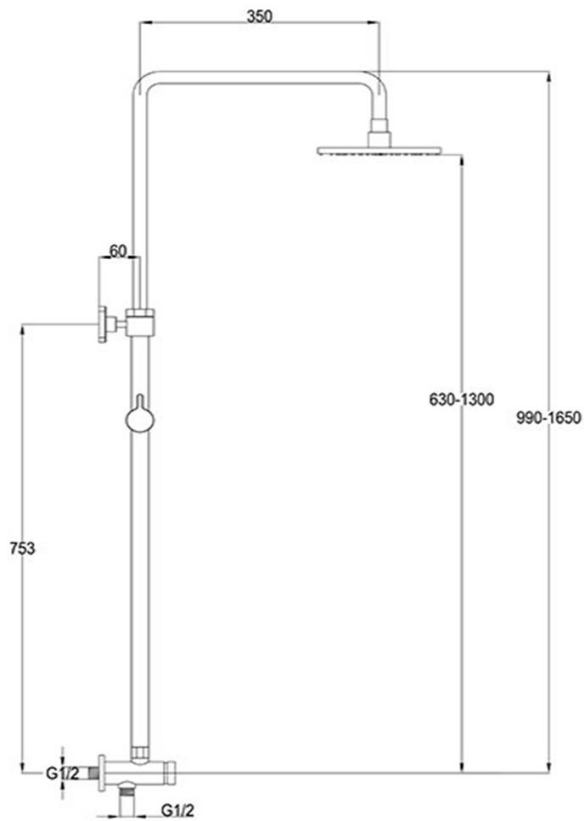

# Shower Tower 3 Function Handshower

FWSC3050BG

Scarab Shower Tower 3 Function Handshower Brushed Gold

Shower tower and three function handshower set finished in brushed gold

Adjustable 990mm – 1650mm height x 350mm reach

15mm male wall connection

Mains pressure only

Recommended working pressure 200 – 500kPa (balanced)

Note: Since this unit has an integrated diverter, only a standard shower mixer is required