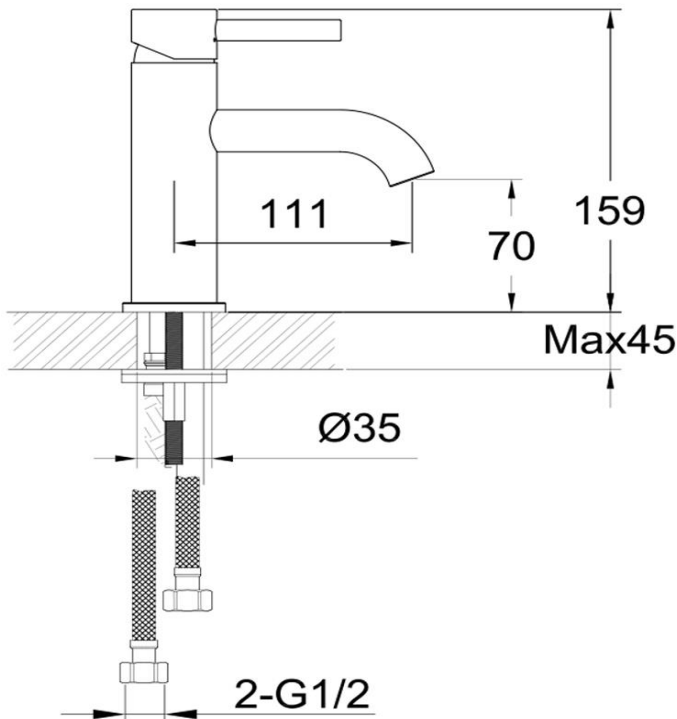

Standard Basin Mixer

FWSC8228BG

Scarab Standard Basin Mixer Brushed Gold

Standard height basin mixer in brushed gold

70mm aerator height x 111mm reach

Mains pressure only

Recommended working pressure 200 - 500kPa (balanced)