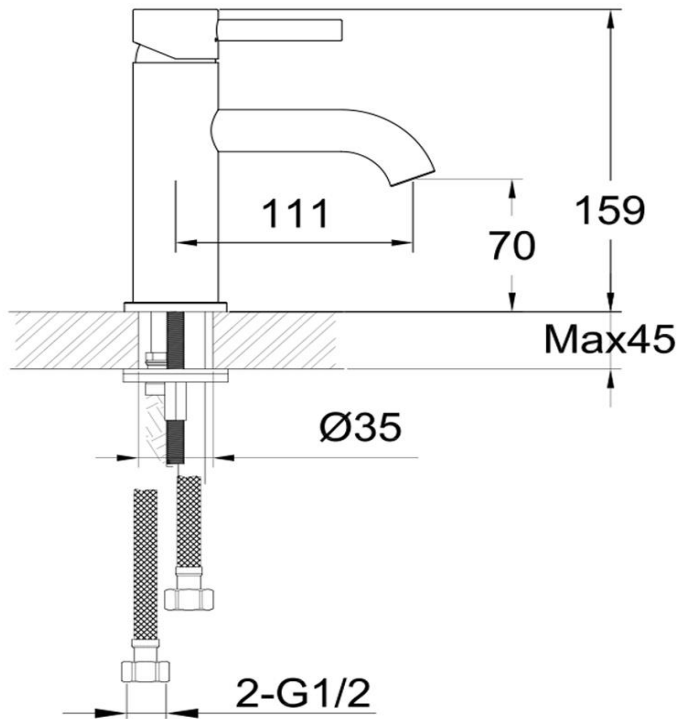

Standard Basin Mixer

FWSC8228KBG

Scarab Standard Basin Mixer Brushed Gold (Knurled Handle)

Standard height basin mixer in brushed gold with a knurled handle

70mm aerator height x 111mm reach

Mains pressure only

Recommended working pressure 200 – 500kPa (balanced)

CARE AND USE

Tapware

All finishes are smooth, abrasion resistant, corrosion resistant, fade-proof and easy to clean. All finishes are super hard wearing surfaces that won't chip, peel or tarnish with normal use. All surfaces should be regularly wiped clean with non scouring, neutral wash solutions.

LIMITED PRODUCT WARRANTIES

To be read in conjunction with and subject to all terms and conditions contained in the Waterware 'Producer Statement' available on-line (<http://www.waterware.co.nz/media-downloads>) From date of purchase, Waterware Services warrants products from the following categories to be free from manufacturing defect subject to exclusions (if applicable):

Category	Domestic Installations	Commercial Installations	Exclusions	Wels
Tapware | 10 year conditional warranty	5 years parts and labour, 6-10 years parts only	1 year parts and labour	Handshowers and Hoses	5 Star 5L/min