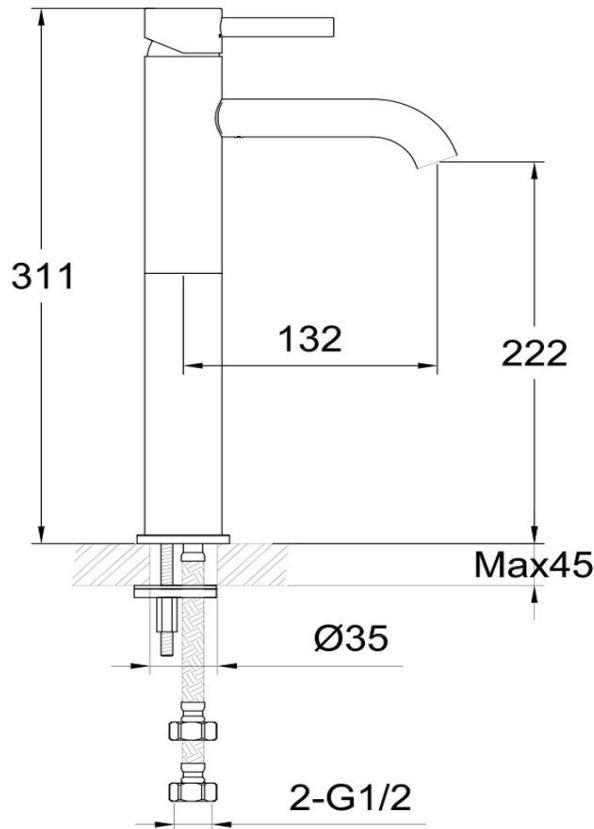

## Tall Basin Mixer

FWSC8268BG

Scarab Tall Basin Mixer Brushed Gold

Tall height basin mixer for vessel basin installations in brushed gold

222mm aerator height x 132mm reach

Mains pressure only

Recommended working pressure 200 – 500kPa (balanced)