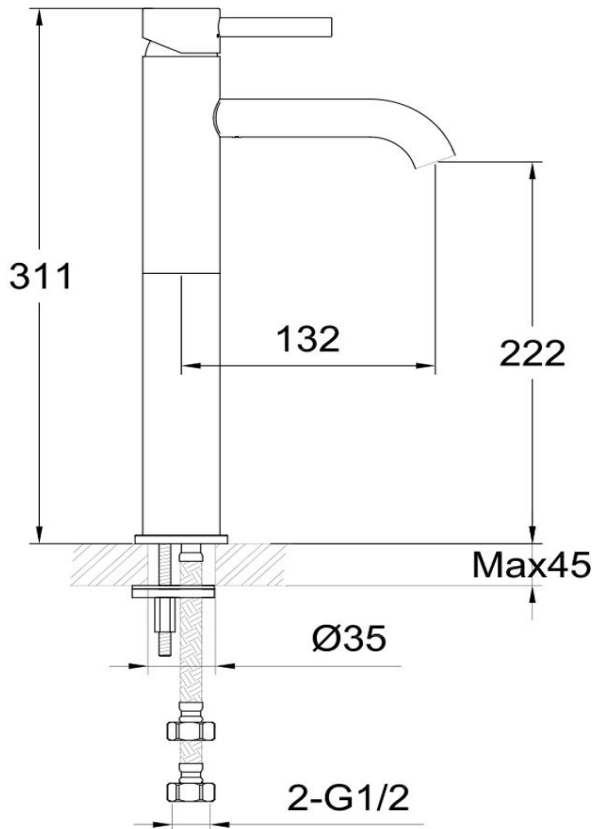

Tall Basin Mixer

FWSC8268KBG

Scarab Tall Basin Mixer Brushed Gold (Knurled Handle)

Tall height basin mixer for vessel basin installations in brushed gold with a knurled handle

222mm aerator height x 132mm reach

Mains pressure only

Recommended working pressure 200 – 500kPa (balanced)

CARE AND USE

Tapware

All finishes are smooth, abrasion resistant, corrosion resistant, fade-proof and easy to clean. All finishes are super hard wearing surfaces that won't chip, peel or tarnish with normal use. All surfaces should be regularly wiped clean with non scouring, neutral wash solutions.

LIMITED PRODUCT WARRANTIES

To be read in conjunction with and subject to all terms and conditions contained in the Waterware 'Producer Statement' available on-line (<http://www.waterware.co.nz/media-downloads>) From date of purchase, Waterware Services warrants products from the following categories to be free from manufacturing defect subject to exclusions (if applicable):

Category	Domestic Installations	Commercial Installations	Exclusions	Wels
Tapware | 10 year conditional warranty	5 years parts and labour, 6-10 years parts only	1 year parts and labour	Handshowers and Hoses	5 Star 5L/min