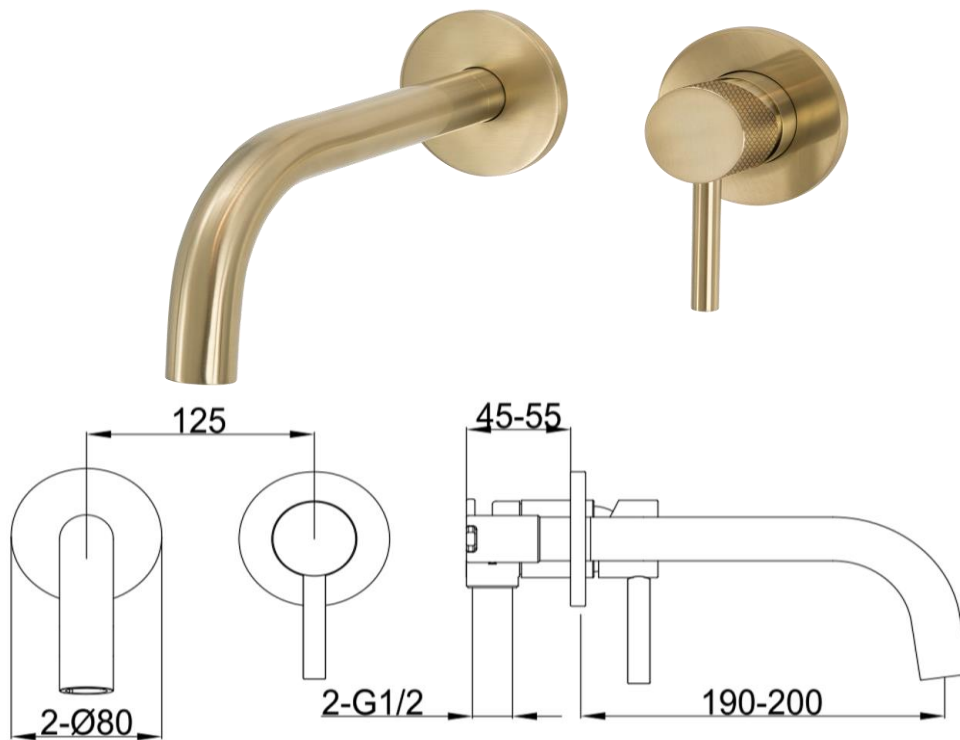

Wall Mounted Basin Mixer

FWSC8286KBG

Scarab Wall Mounted Basin Mixer Brushed Gold (Knurled Handle)

Wall mounted basin mixer and spout for vessel basin installations in brushed gold with a knurled handle

190-200mm reach

Mains pressure only

Recommended working pressure 200 – 500kPa (balanced)

Note: A separate aerator is supplied in the box if the installation requires a higher or lower flow rate. Please use the aerator key supplied to remove the existing aerator and replace it with the additional aerator, then test if the flow rate suits the installation.