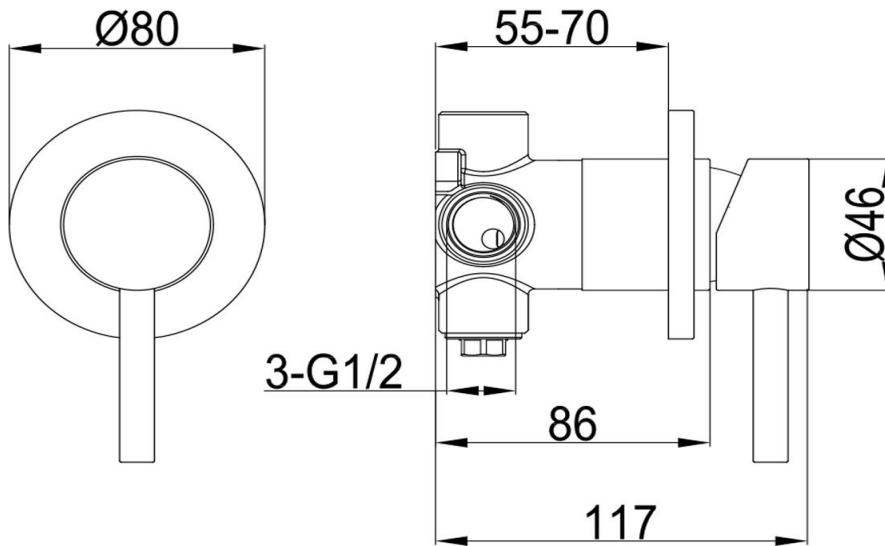

Shower/Bath Mixer

FWSC8303KBG
 Scarab Shower/Bath Mixer Brushed Gold (Knurled Handle)

Shower or bath mixer in brushed gold with a knurled handle
 Mains pressure only
 Recommended working pressure 200 – 500kPa (balanced)