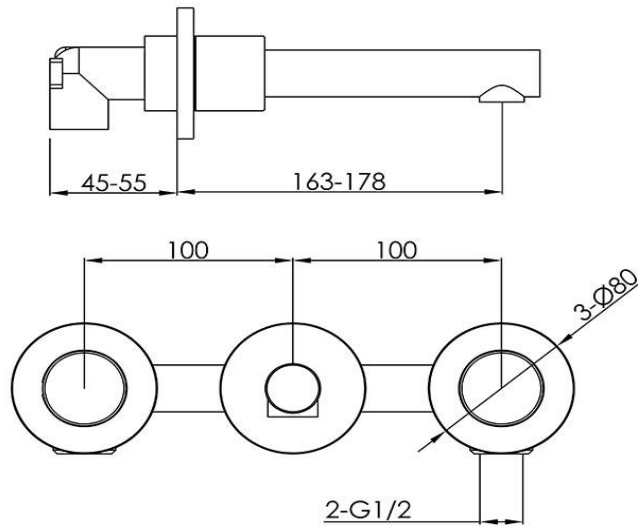

## Wall Mounted Basin Mixer

FWU1800BS

Urban Wall Mounted Basin Mixer Brushed Stainless

Wall mounted basin mixer and spout for vessel basin installations in 304 brushed stainless steel

163-178mm reach

Solid stainless steel construction

Mains pressure only

Recommended working pressure 200 - 500kPa (balanced)

Sedal ceramic disc cartridge (Made in Spain)