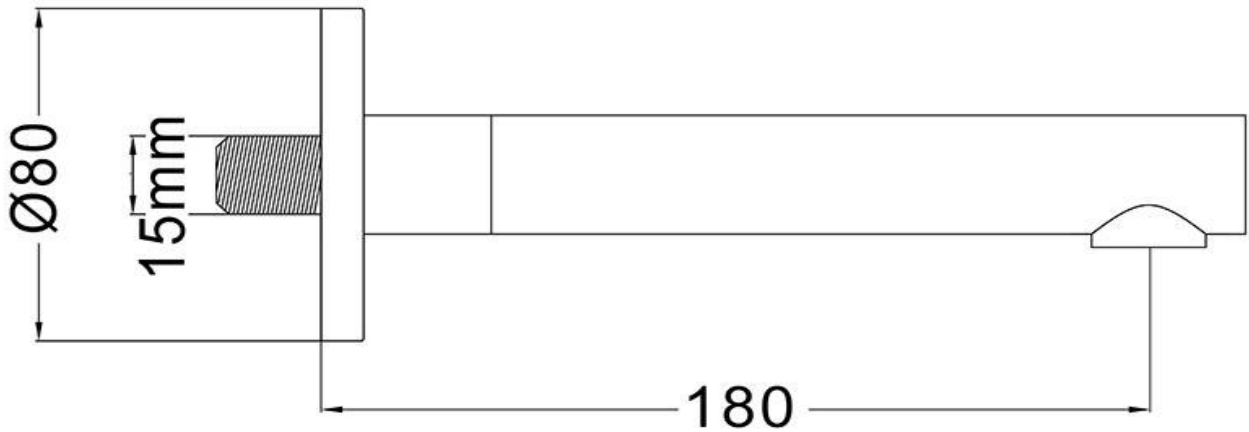

Straight Wall Mounted Bath Spout

FWU1800SPBS

Urban Straight Wall Mounted Bath Spout Brushed Stainless

Wall mounted straight bath spout in 304 brushed stainless steel

180mm reach and 15mm male connection

Solid stainless steel construction

Mains pressure only

Recommended working pressure 200 – 500kPa (balanced)

Sedal ceramic disc cartridge (Made in Spain)

CARE AND USE

Tapware

All finishes are smooth, abrasion resistant, corrosion resistant, fade-proof and easy to clean. All finishes are super hard wearing surfaces that won't chip, peel or tarnish with normal use. All surfaces should be regularly wiped clean with non scouring, neutral wash solutions.

LIMITED PRODUCT WARRANTIES

To be read in conjunction with and subject to all terms and conditions contained in the Waterware 'Producer Statement' available on-line (<http://www.waterware.co.nz/media-downloads>) From date of purchase, Waterware Services warrants products from the following categories to be free from manufacturing defect subject to exclusions (if applicable):

Category	Domestic Installations	Commercial Installations	Exclusions	Wels
Tapware | 10 year conditional warranty	5 years parts and labour, 6-10 years parts only	1 year parts and labour	Handshowers and Hoses	3 Star 8L/min