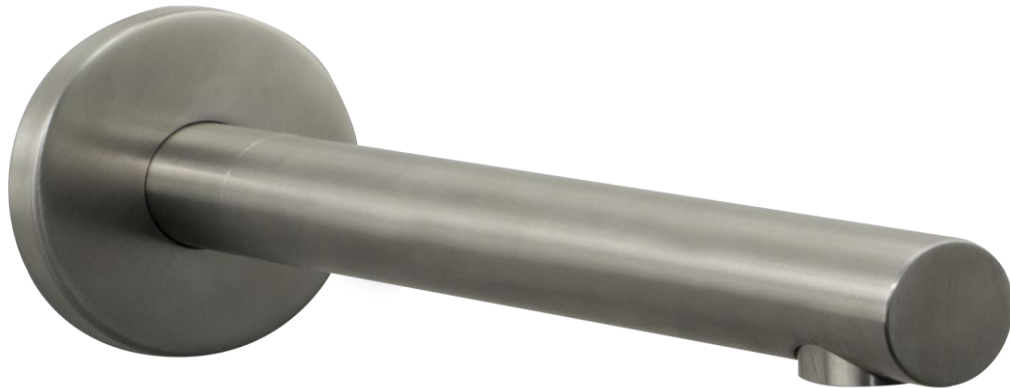

Straight Wall Mounted Bath Spout

FWU1800SPBS

Urban Straight Wall Mounted Bath Spout Brushed Stainless

Wall mounted straight bath spout in 304 brushed stainless steel

180mm reach and 15mm male connection

Solid stainless steel construction

Mains pressure only

Recommended working pressure 200 – 500kPa (balanced)

Sedal ceramic disc cartridge (Made in Spain)

CARE AND USE

Tapware

All finishes are smooth, abrasion resistant, corrosion resistant, fade-proof and easy to clean. All finishes are super hard wearing surfaces that won't chip, peel or tarnish with normal use. All surfaces should be regularly wiped clean with non scouring, neutral wash solutions.