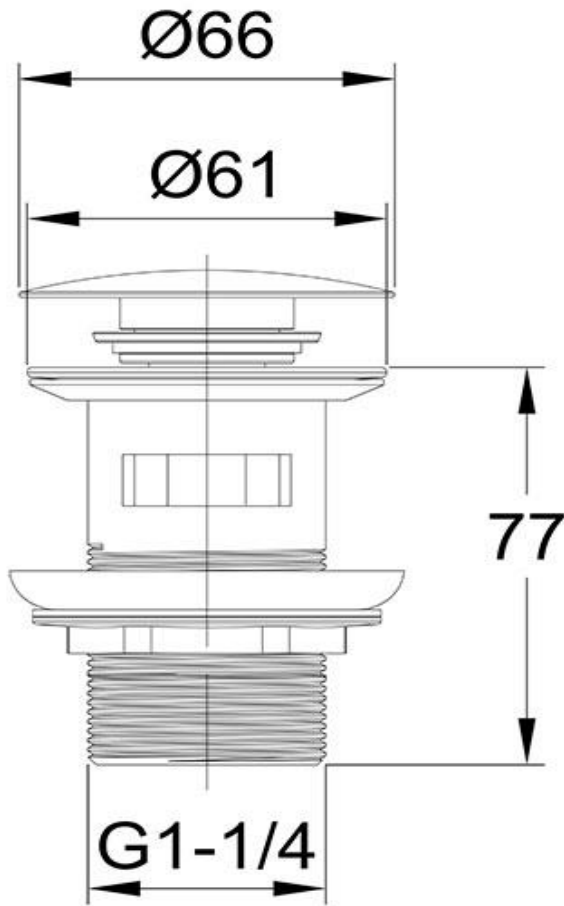

Clikclak Overflow Pop-Up Dome Waste Brushed Stainless

FWU9502BS

Clikclak Overflow Pop-Up Dome Waste

Clikclak pop-up waste with a brushed stainless dome shaped plug for basins with integrated overflow.
32mm diameter