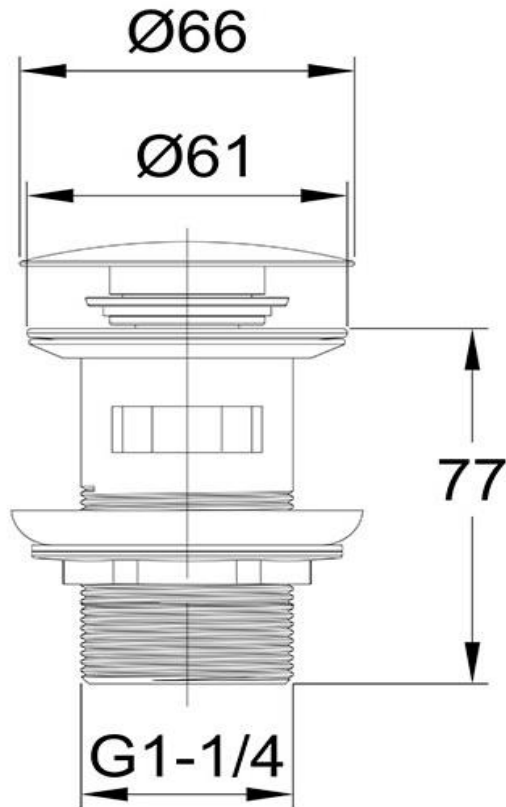

Clikclak Pop-Up Dome Waste Brushed Stainless

FWU9503BS

Clikclak Pop-Up Dome Waste

Clikclak pop-up waste with a brushed stainless dome shaped plug
 plug
 32mm diameter

CARE AND USE

Tapware

All finishes are smooth, abrasion resistant, corrosion resistant, fade-proof and easy to clean. All finishes are super hard wearing surfaces that won't chip, peel or tarnish with normal use. All surfaces should be regularly wiped clean with non scouring, neutral wash solutions.