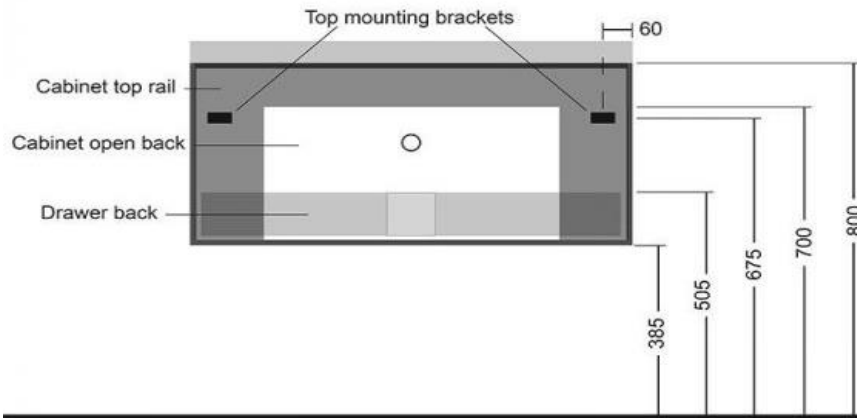

Kzoao 900mm Vanity

KZCS900BE

Kzoao 900mm Vanity Beech Wood Grain

900mm beech wood grain deep drawer cabinet
 Wall hung cabinet with soft close drawers finished in a beech wood grain laminate finish over 'E-ZERO' low formaldehyde emitting MDF

Note: The vanity and top are sold separately, if you require both please ensure you add both to your cart

Rear View (KZCS900)
 900mm wide x 470mm deep x 415mm high

CARE AND USE

Cabinets

Wood veneers, laminates or lacquered finishes should be regularly wiped clean with non scouring, neutral wash solutions. Never use an abrasive cleaner or petroleum based products.