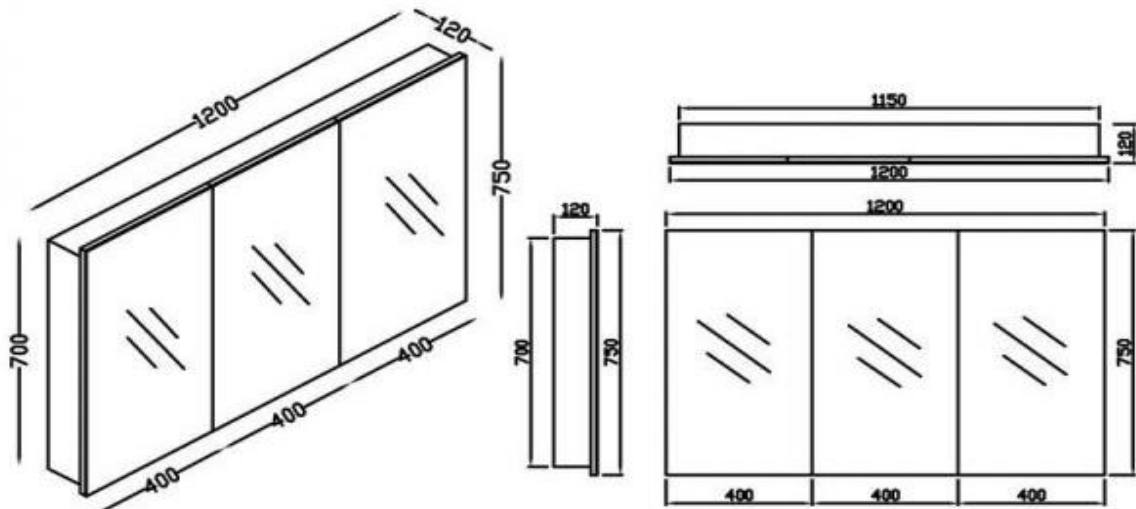

CARE AND USE

Mirrors

For best results use a moistened microfibre cloth to remove dry dirt or grime, followed by cleaning with a dry microfibre cloth. Avoid using alkaline (ammonia) or acid (vinegar) based products you not only risk damaging the silvered backing of the mirror, but also tend to leave behind streaks and smears.

LIMITED PRODUCT WARRANTIES

To be read in conjunction with and subject to all terms and conditions contained in the Waterware 'Producer Statement' available on-line (<http://www.waterware.co.nz/media-downloads>) From date of purchase, Waterware Services warrants products from the following categories to be free from manufacturing defect subject to exclusions (if applicable):

Category	Domestic Installations	Commercial Installations	Exclusions	Wels
Vanity Cabinets & furniture	5 years parts and labour	1 years parts and labour	None	Not required