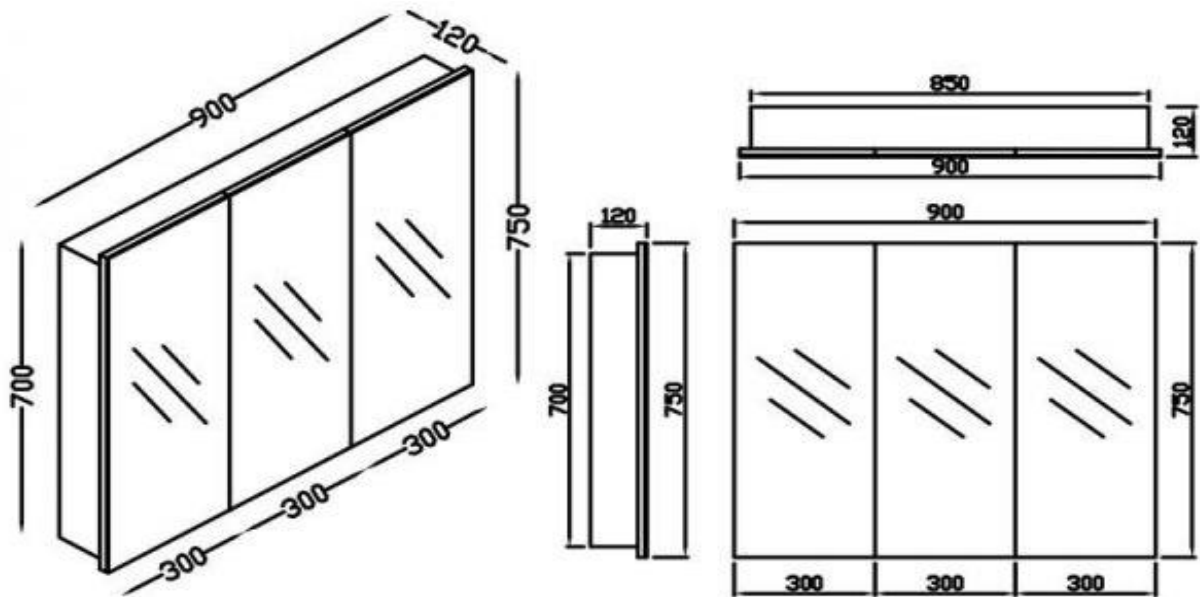

Kzoao 900mm Mirror Cabinet

KZMG900WH

Kzoao 900mm Mirror Cabinet Gloss White

900mm wide x 120mm deep x 700mm high

Dual glass shelves behind each door

Door hinges are strategically positioned to avoid line of sight

Designed to be mounted onto the wall, can be recessed into the wall but confirm with tiler and/or builder first

Soft close quick release hinges to assist with the cabinets installation

Glossy white painted finish over E-ZERO MDF (low formaldehyde emitting MDF product of less than 0.5mg/L)