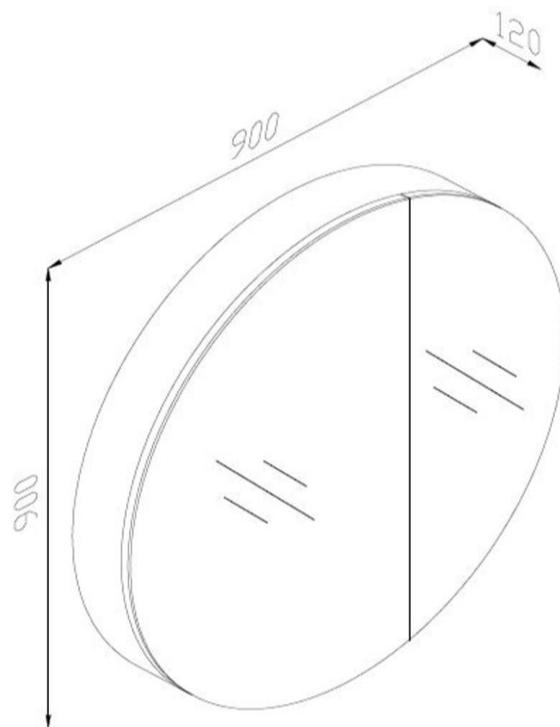

## Kzoao 900mm Round Mirror Cabinet

KZMGRO900BL

Kzoao 900mm Round Mirror Cabinet Satin Black

900mm wide x 120mm deep mirror cabinet

**Features:**

Copper free glass

Door hinges are strategically positioned to avoid line of sight

Can't be recessed into wall due to shape