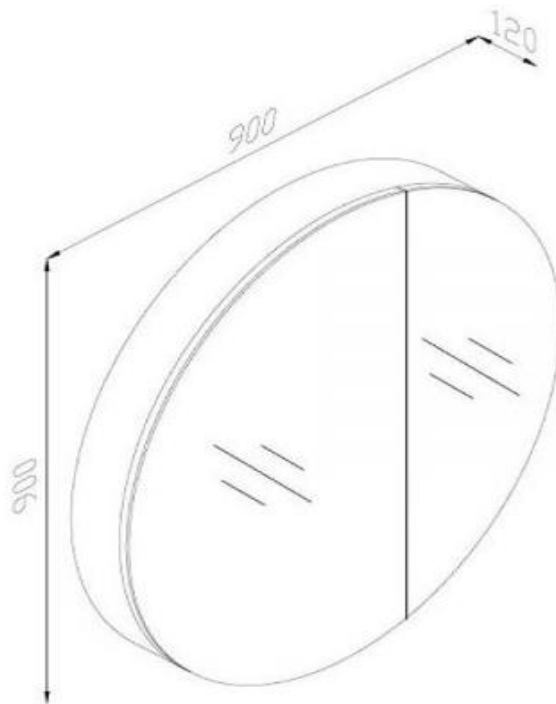

Kzoao 900mm Round Mirror Cabinet

KZMGRO900WH

Kzoao 900mm Round Mirror Cabinet Satin White

900mm wide x 120mm deep mirror cabinet

Features:

Copper free glass

Door hinges are strategically positioned to avoid line of sight

Soft close quick release hinges to assist with the cabinets installation

Satin White painted finish

Cabinets can be simply drilled directly onto the wall, there are pre-drilled holes on the back of the mirror

Can't be recessed into wall due to shape

CARE AND USE

Cabinets

Wood veneers, laminates or lacquered finishes should be regularly wiped clean with non scouring, neutral wash solutions. Never use an abrasive cleaner or petroleum based products.

LIMITED PRODUCT WARRANTIES

To be read in conjunction with and subject to all terms and conditions contained in the Waterware 'Producer Statement' available on-line (<http://www.waterware.co.nz/media-downloads>) From date of purchase, Waterware Services warrants products from the following categories to be free from manufacturing defect subject to exclusions (if applicable):

Category	Domestic Installations	Commercial Installations	Exclusions	Wels
Vanity Cabinets & furniture	5 years parts and labour	1 years parts and labour	None	Not required