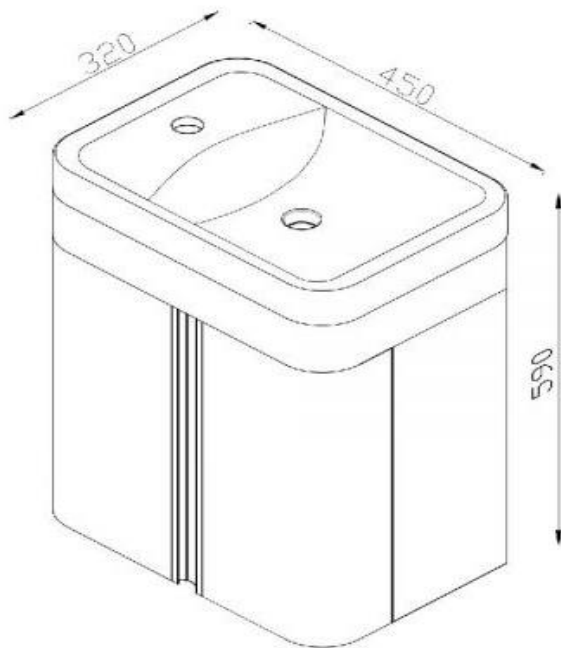

Kzoao Powder Room Vanity Satin Black

KZPR450CBL

Kzoao Powder Room Vanity

Powder Room Wall Hung Vanity

Perfect for a powder room or small bathroom where space is limited

Plywood cabinet with a satin black paint finish

Double door

White acrylic top

450 x 590 x 320mm

CARE AND USE

Cabinets

Wood veneers, laminates or lacquered finishes should be regularly wiped clean with non scouring, neutral wash solutions. Never use an abrasive cleaner or petroleum based products.

LIMITED PRODUCT WARRANTIES

To be read in conjunction with and subject to all terms and conditions contained in the Waterware 'Producer Statement' available on-line (<http://www.waterware.co.nz/media-downloads>) From date of purchase, Waterware Services warrants products from the following categories to be free from manufacturing defect subject to exclusions (if applicable):

Category	Domestic Installations	Commercial Installations	Exclusions	Wels
Vanity Cabinets & furniture	5 years parts and labour	1 years parts and labour	None	Not required