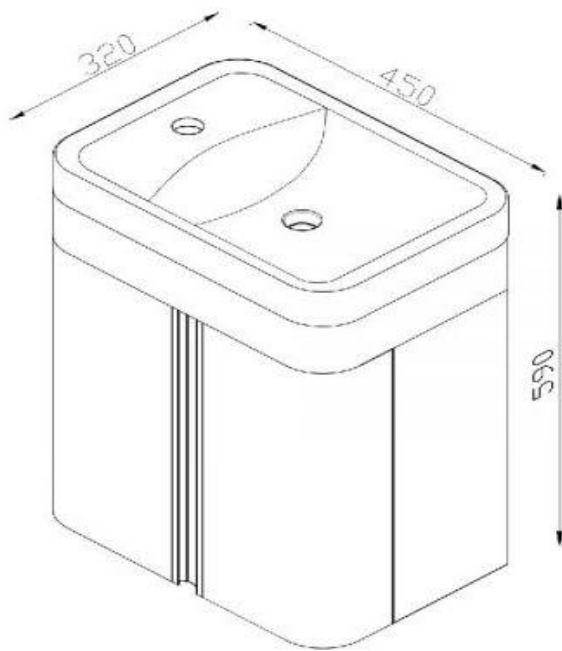

Kzoao Powder Room Vanity Satin White

KZPR450CWH

Kzoao Powder Room Vanity

Powder Room Wall Hung Vanity

Perfect for a powder room or small bathroom where space is limited

Plywood cabinet with a satin white paint finish

Double door

White acrylic top

450 x 590 x 320mm

CARE AND USE

Cabinets

Wood veneers, laminates or lacquered finishes should be regularly wiped clean with non scouring, neutral wash solutions. Never use an abrasive cleaner or petroleum based products.

LIMITED PRODUCT WARRANTIES

To be read in conjunction with and subject to all terms and conditions contained in the Waterware 'Producer Statement' available on-line (<http://www.waterware.co.nz/media-downloads>) From date of purchase, Waterware Services warrants products from the following categories to be free from manufacturing defect subject to exclusions (if applicable):

Category	Domestic Installations	Commercial Installations	Exclusions	Wels
Vanity Cabinets & furniture	5 years parts and labour	1 years parts and labour	None	Not required