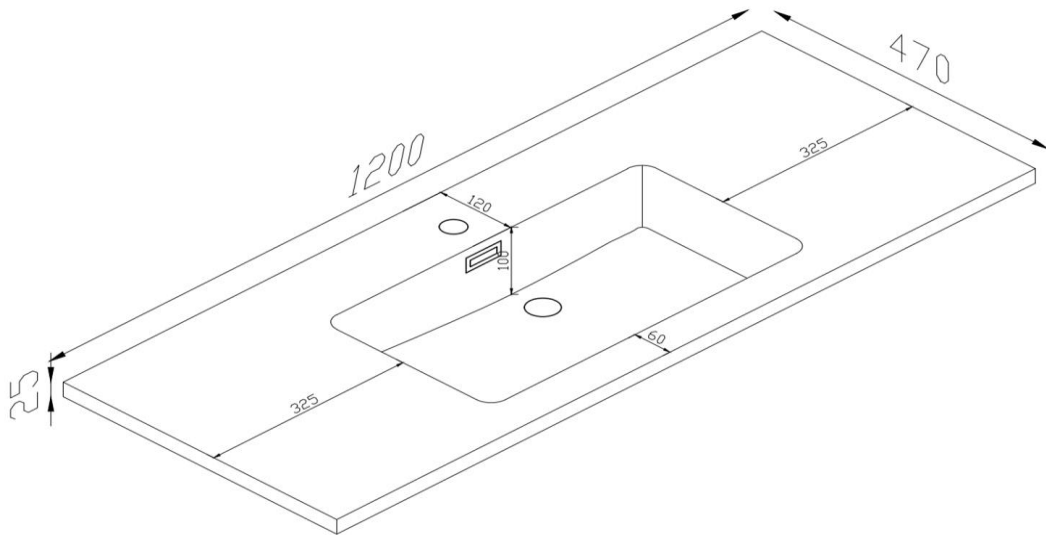

Kzoao 1200mm Lexus Top

KZTL1200-30AGY

Kzoao 1200mm Lexus Top Matte Grey

Kzoao Lexus stone resin single basin top in matte grey emery finish

Undrilled so can be installed with deck mounted or wall mounted tapware

1200 x 470 x 30mm

100mm basin depth

Made from a solid homogeneous composite material which is dimensionally accurate, inert, non toxic, durable and repairable

CARE AND USE

Matte Stone Resin Basins and Baths