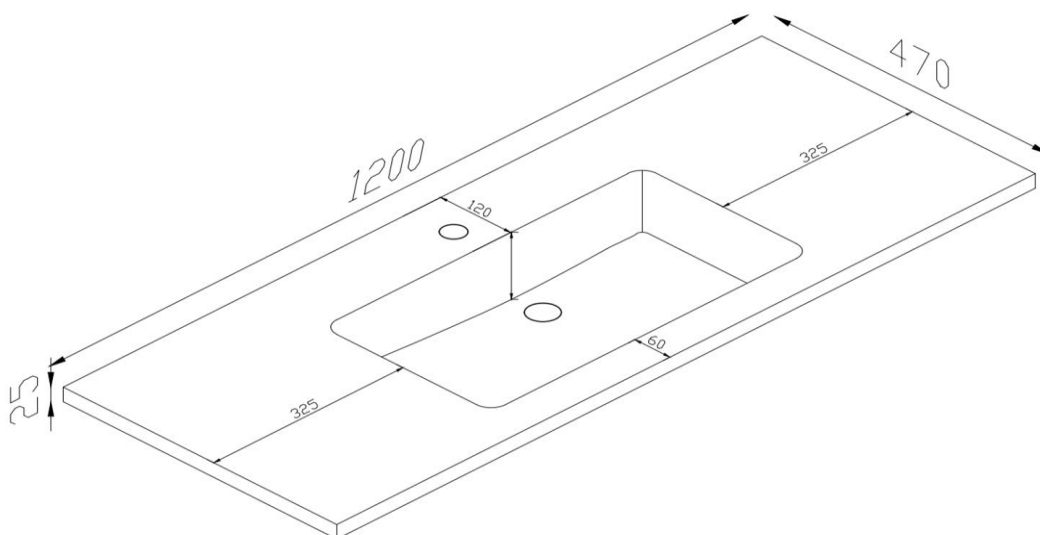

### KZTL1200-30AGY

Kzoao 1200mm Lexus Top Matte Grey

Kzoao Lexus stone resin single basin top in matte grey emery finish

Undrilled so can be installed with deck mounted or wall mounted tapware

1200 x 470 x 30mm

100mm basin depth

Made from a solid homogeneous composite material which is dimensionally accurate, inert, non toxic, durable and repairable