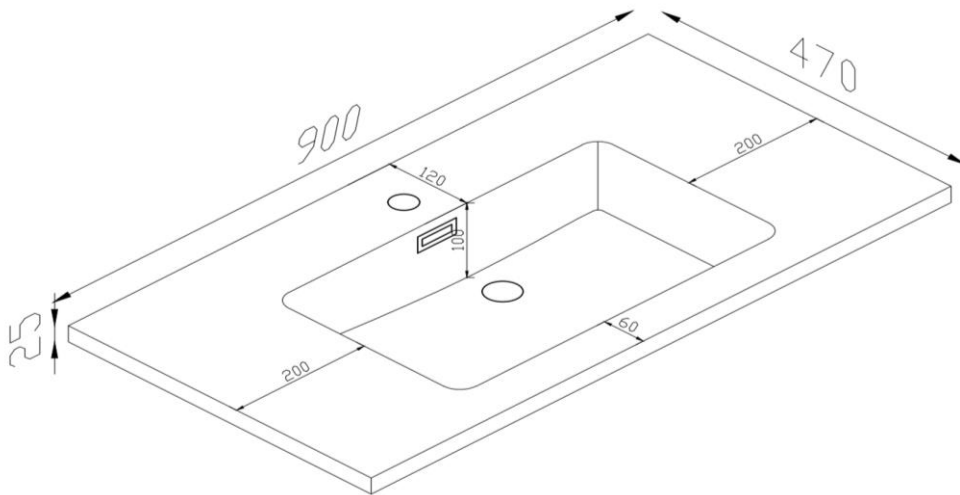

## Kzoao 900mm Lexus Top

KZTL900-30AGY

Kzoao 900mm Lexus Top Matte Grey

Kzoao Lexus stone resin single basin top in matte grey emery finish

Undrilled so can be installed with deck mounted or wall mounted tapware

900 x 470 x 25mm

100mm basin depth

Made from a solid homogeneous composite material which is dimensionally accurate, inert, non toxic, durable and repairable